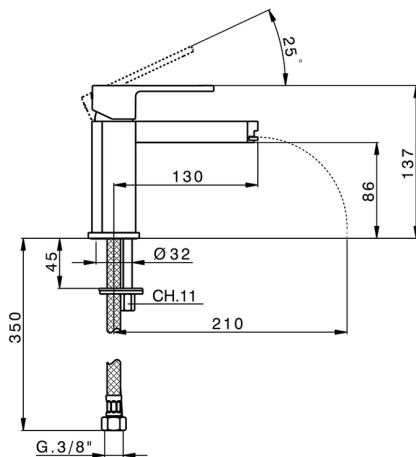

Single lever basin mixer DADO_DC000540

MODEL **DC000540**

Single lever basin mixer, without automatic pop-up waste, G.3/8" stainless steel flexible hoses

AVAILABLE FINISHINGS

- 
21 21 Chrome
- 
2F 2F Brushed Nickel
- 
6U 6U Chrome/Smoked

CHARACTERISTICS

Cartridge Spare Parts **ZZ94240000**

25 mm Cartridge

Single lever basin mixer DADO_DC000540

DC000540

<https://en.huberitalia.com/single-lever-basin-mixer-dado-dc000540>

2026-04-06