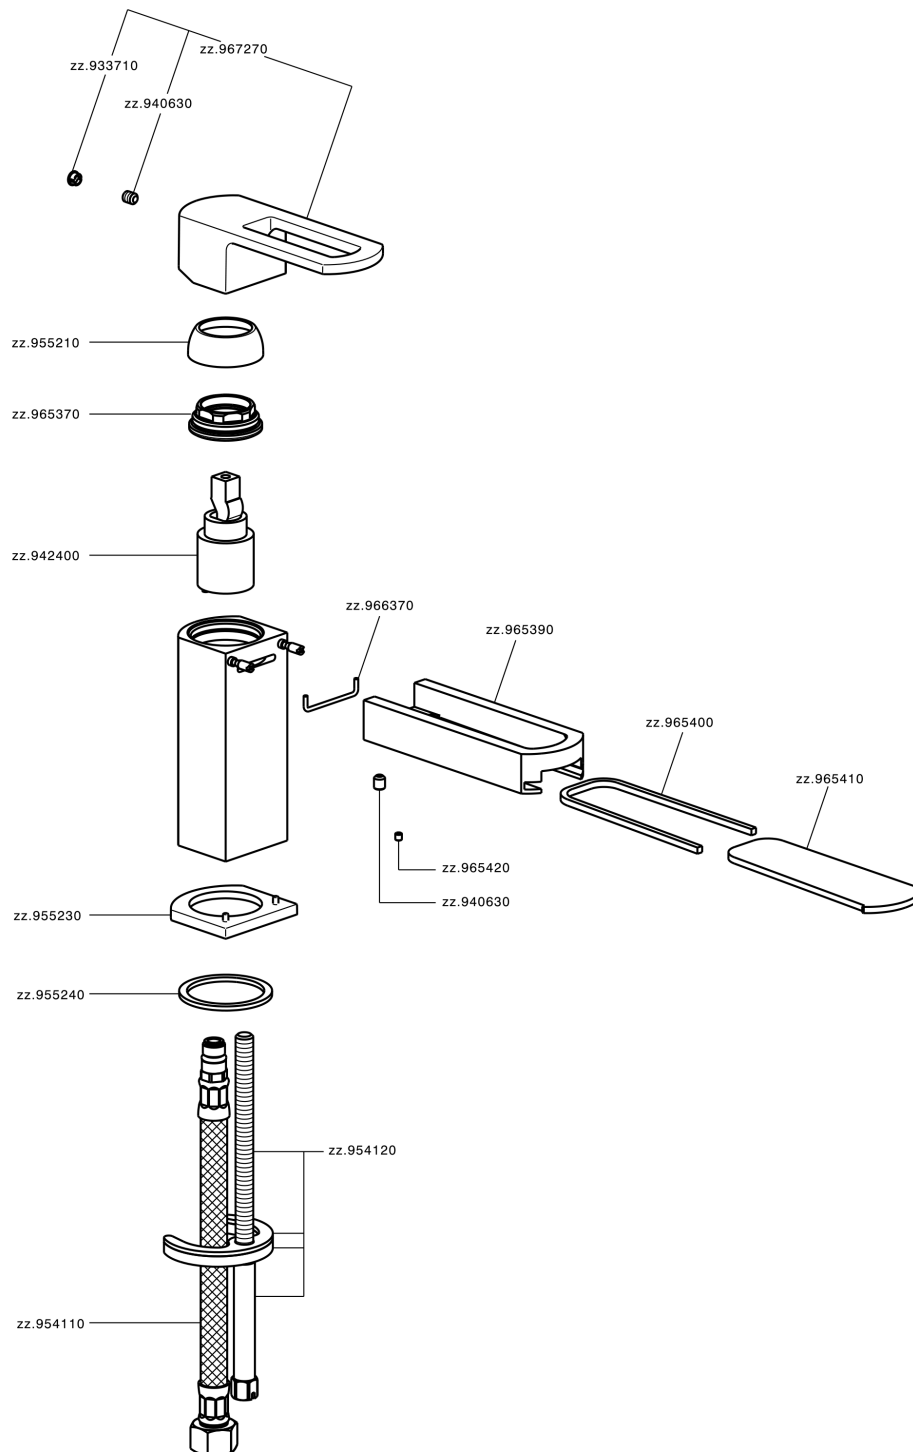

## Single lever basin mixer DADO\_DC000540

MODEL **DC000540**

Single lever basin mixer, without automatic pop-up waste, G.3/8" stainless steel flexible hoses

### CHARACTERISTICS

Cartridge Spare Parts **ZZ94240000**

**25 mm Cartridge**

## Single lever basin mixer DADO\_DC000540

DC000540

<https://en.huberitalia.com/single-lever-basin-mixer-dado-dc000540>

2026-06-13