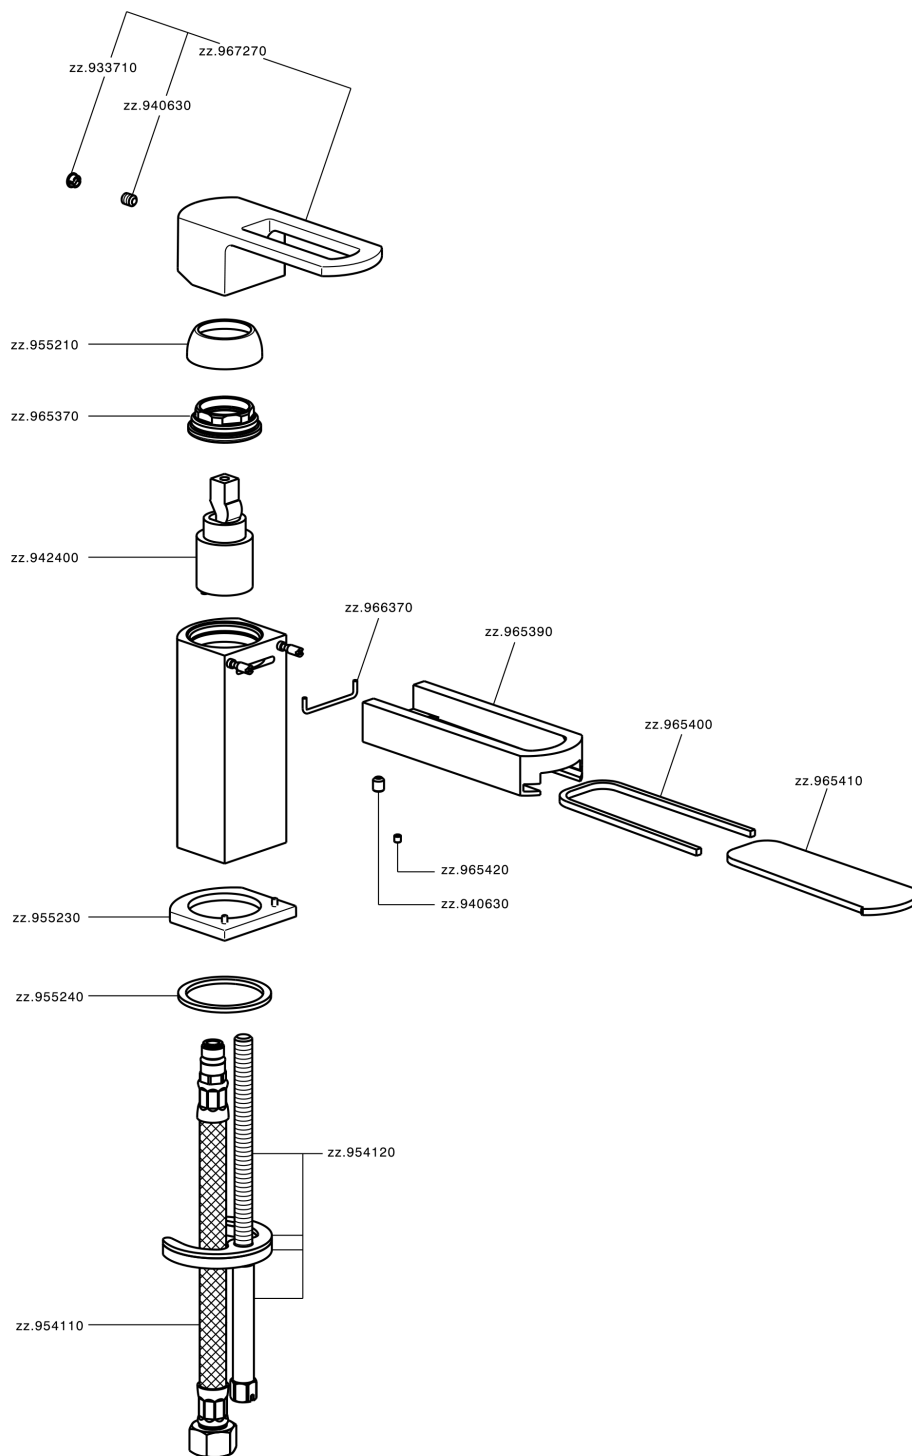

Single lever basin mixer DADO_DC000540

MODEL **DC000540**

Single lever basin mixer, without automatic pop-up waste, G.3/8" stainless steel flexible hoses

AVAILABLE FINISHINGS

- 
21 21 Chrome
- 
2F 2F Brushed Nickel
- 
6U 6U Chrome/Smoked

CHARACTERISTICS

Cartridge Spare Parts **ZZ94240000**

25 mm Cartridge

Single lever basin mixer DADO_DC000540

DC000540

<https://en.huberitalia.com/single-lever-basin-mixer-dado-dc000540>

2026-04-06