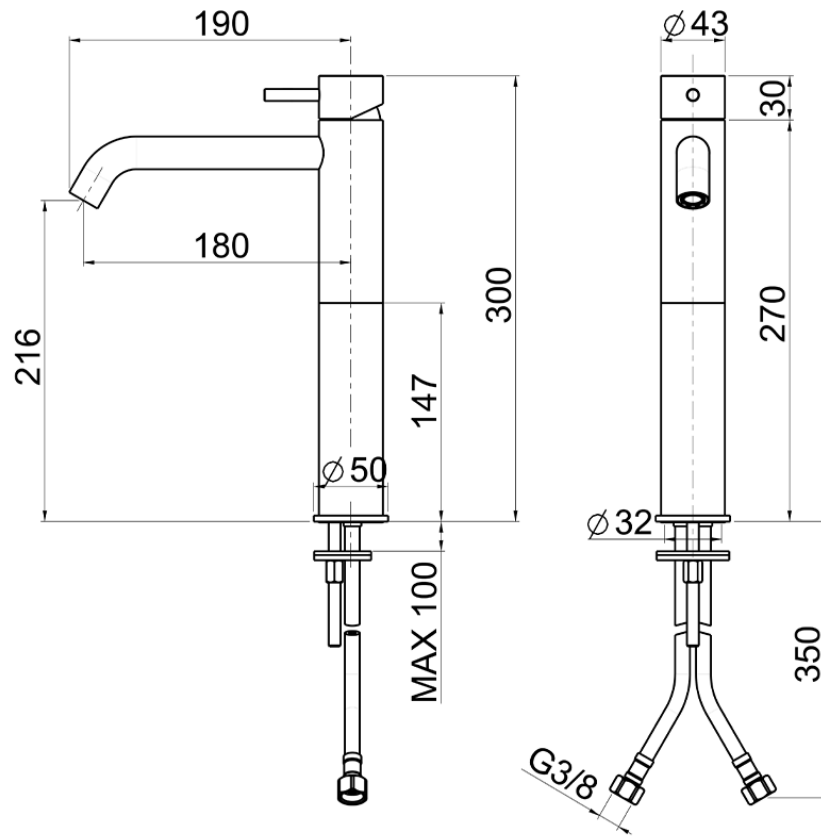

Single lever tall washbasin mixer LYNOX_LX003544

LX003544

<https://en.huberitalia.com/single-lever-tall-washbasin-mixer-lynox-lx003544>

2026-04-05