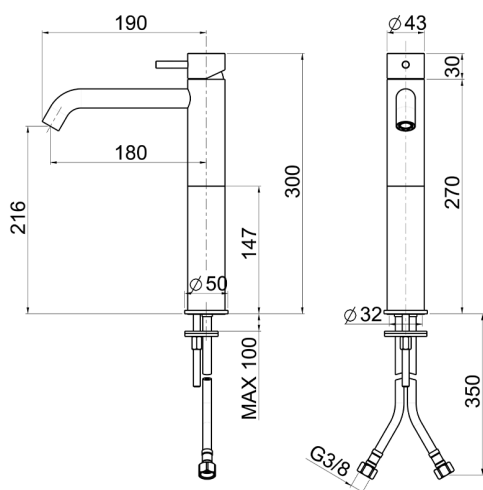

Single lever tall washbasin mixer LYNOX_LX003544

MODEL **LX003544**

Single lever tall washbasin mixer, without waste, G.3/8" stainless steel flexible hoses, Inox AISI 316L

AVAILABLE FINISHINGS

D1 D1 Brushed Inox

CHARACTERISTICS

Cartridge Spare Parts **ZZ99511000**

30 mm Cartridge

2026-06-26