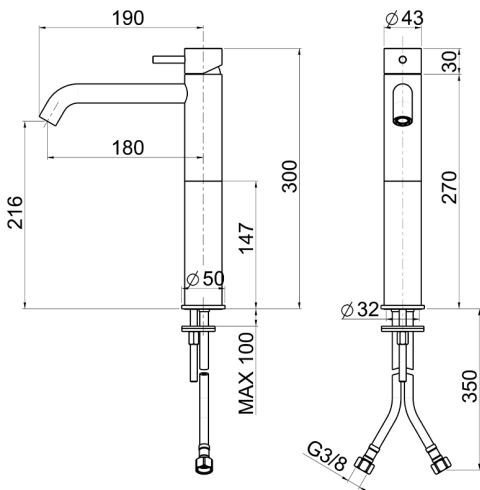

## Single lever tall washbasin mixer LYNOX\_LX003544

MODEL **LX003544**

Single lever tall washbasin mixer, without waste, G.3/8" stainless steel flexible hoses, Inox AISI 316L

AVAILABLE FINISHINGS

**D1** D1 Brushed Inox

CHARACTERISTICS

Cartridge Spare Parts **ZZ99511000**

**30 mm Cartridge**

2026-06-27