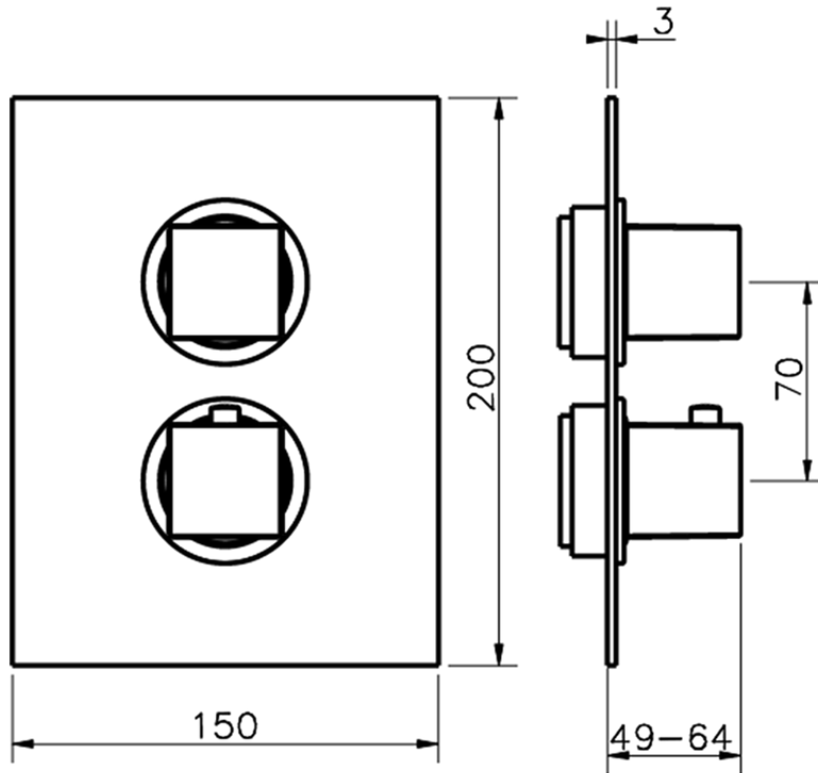

Exposed part for con.thermo.shower valve 1-outlet NUOVA EGO_NE007300

NE007300

<https://en.huberitalia.com/exposed-part-for-con-thermo-shower-valve-1-outlet-nuova-ego-ne007300>

Piastra/Plate/Plaque/Platte/Placa

2-3mm: XX 25-40 YY 76-91

10 mm: XX 16-31 YY 65-80

ZB007301

<https://en.huberitalia.com/1-outlet-concealed-thermostatic-shower-valve-concealed-zb007301>

2024-11-21