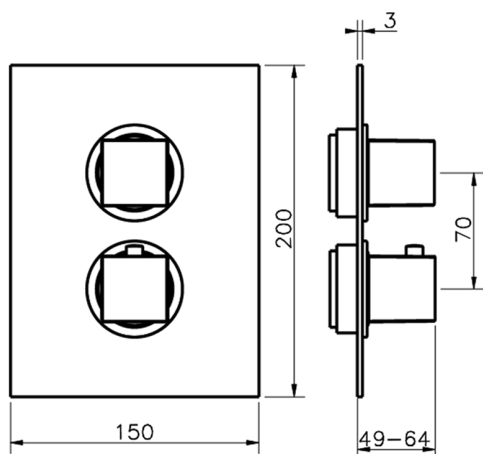

CHARACTERISTICS

Installation **Concealed**
Required concealed parts **ZB007301**

Thermostatic

The Huber thermostatic is your personal water manager, helping you to handle, control and save water and energy.