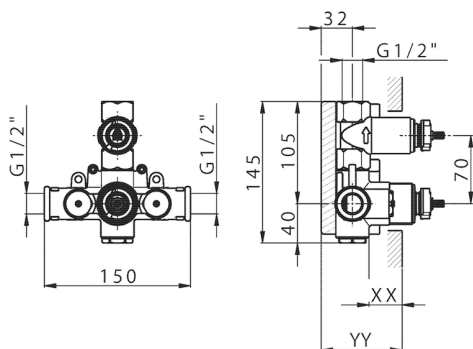

1-outlet Concealed thermostatic shower valve CONCEALED_ZB007301

MODEL **ZB007301**

1-outlet Concealed thermostatic shower valve, with stopvalve, without trim kit

AVAILABLE FINISHINGS

CHARACTERISTICS

Installation	Concealed
Cartridge Spare Parts	24.04A.PP
8x20 Plus P Thermostatic Valve	
Concealed	1

Piastra/Plate/Plaque/Platte/Placa

2-3mm: XX 25-40 YY 76-91

10 mm: XX 16-31 YY 65-80

Thermostatic

The Huber thermostatic is your personal water manager, helping you to handle, control and save water and energy.