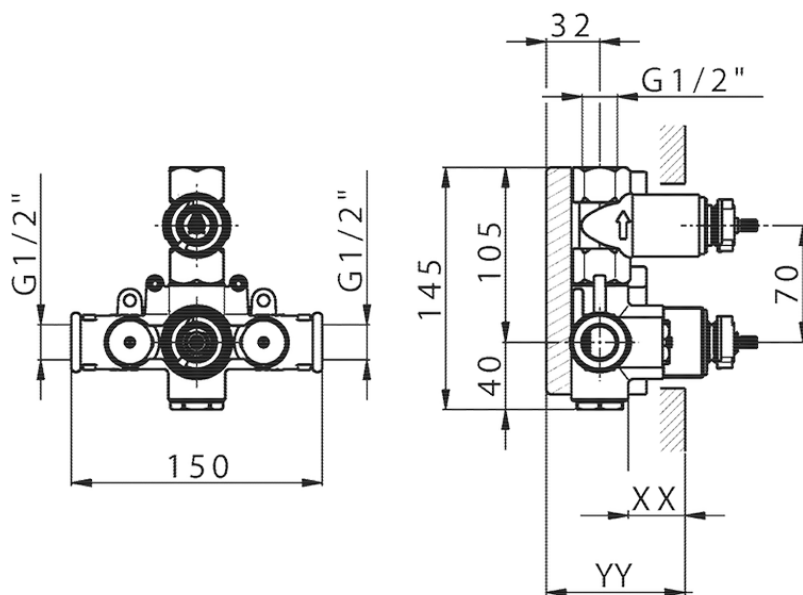

Exposed part for con.thermo.shower valve 1-outlet NUOVA EGO_NE007300

NE007300

<https://en.huberitalia.com/exposed-part-for-con-thermo-shower-valve-1-outlet-nuova-ego-ne007300>

Piastra/Plate/Plaque/Platte/Placa

2-3mm: XX 25-40 YY 76-91

10 mm: XX 16-31 YY 65-80

ZB007301

<https://en.huberitalia.com/1-outlet-concealed-thermostatic-shower-valve-concealed-zb007301>

2024-11-21