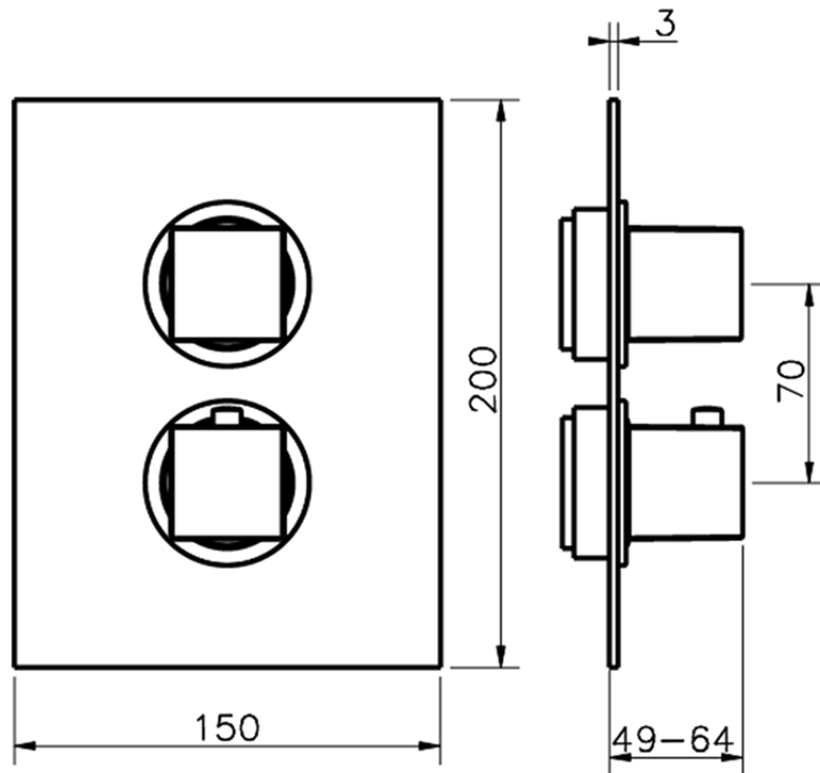

Exposed part for con.thermo.shower valve 1-outlet NUOVA EGO_NE007300

NE007300

<https://en.huberitalia.com/exposed-part-for-con-thermo-shower-valve-1-outlet-nuova-ego-ne007300>

Piastra/Plate/Plaque/Platte/Placa

2-3mm: XX 25-40 YY 76-91

10 mm: XX 16-31 YY 65-80

ZB007301

<https://en.huberitalia.com/1-outlet-concealed-thermostatic-shower-valve-concealed-zb007301>

2024-11-21