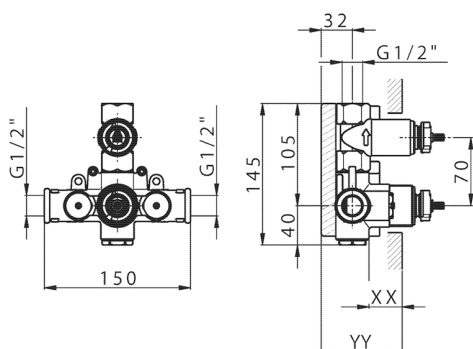

1-outlet Concealed thermostatic shower valve CONCEALED_ZB007301

MODEL **ZB007301**

1-outlet Concealed thermostatic shower valve, with stopvalve, without trim kit

AVAILABLE FINISHINGS

CHARACTERISTICS

Installation	Concealed
Cartridge Spare Parts	24.04A.PP
8x20 Plus P Thermostatic Valve	
Concealed	1

Piastra/Plate/Plaque/Platte/Placa

2-3mm: XX 25-40 YY 76-91

10 mm: XX 16-31 YY 65-80

Thermostatic

The Huber thermostatic is your personal water manager, helping you to handle, control and save water and energy.