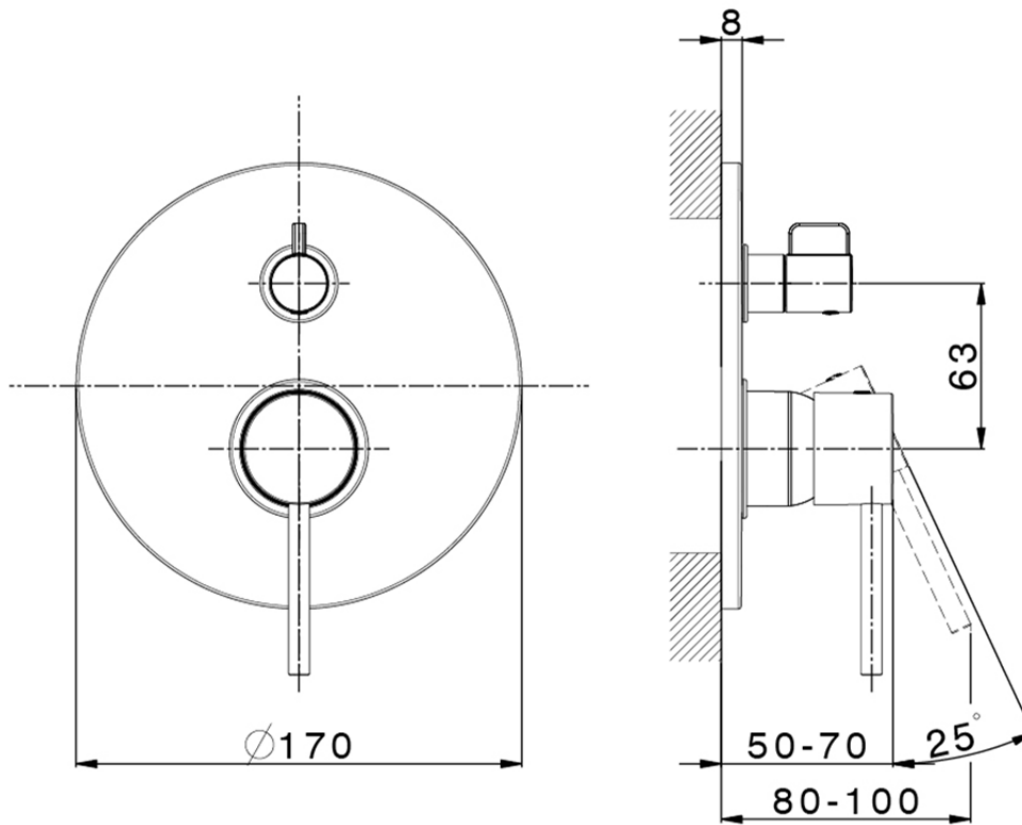

Exposed part for concealed 2-outlet mixer TRATTO EVO_TV002300

TV002300

<https://en.huberitalia.com/exposed-part-for-concealed-2-outlet-mixer-tratto-evo-tv002300>

Piastra/Plate/Plaque/Platte/Placa

2-3mm: XX 65-85

10mm: XX 60-80