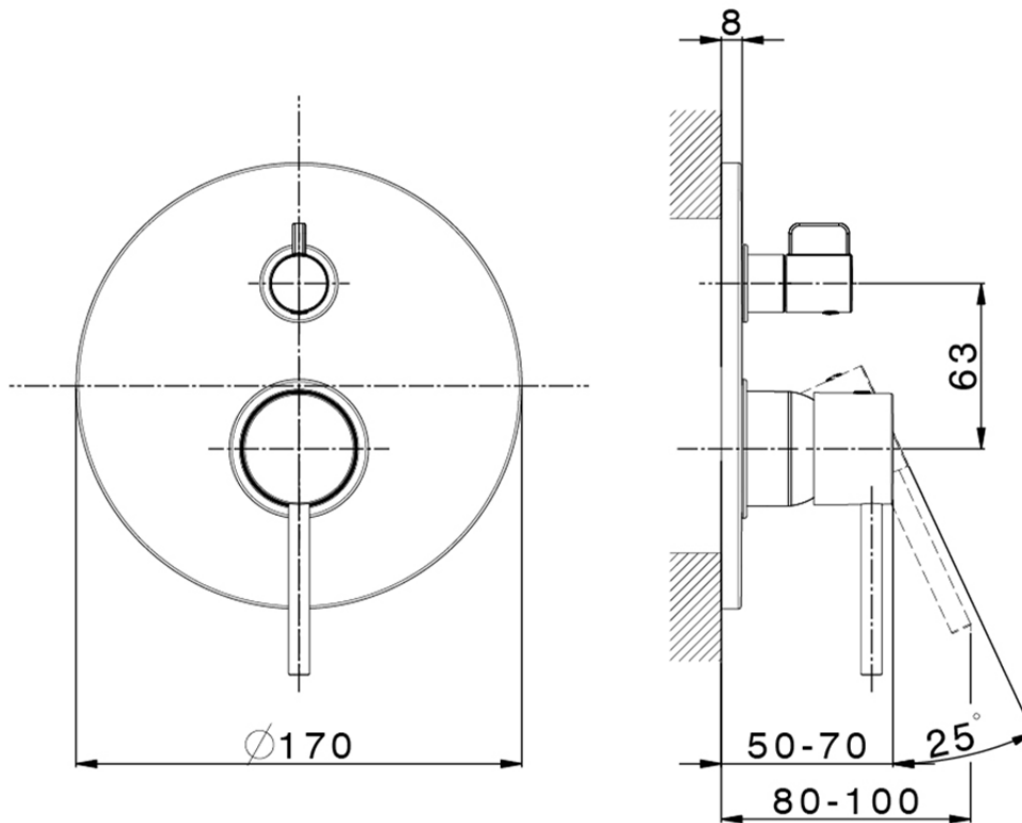

Exposed part for concealed 2-outlet mixer TRATTO EVO_TV002300

TV002300

<https://en.huberitalia.com/exposed-part-for-concealed-2-outlet-mixer-tratto-evo-tv002300>

Piastra/Plate/Plaque/Platte/Placa

2-3mm: XX 65-85

10mm: XX 60-80