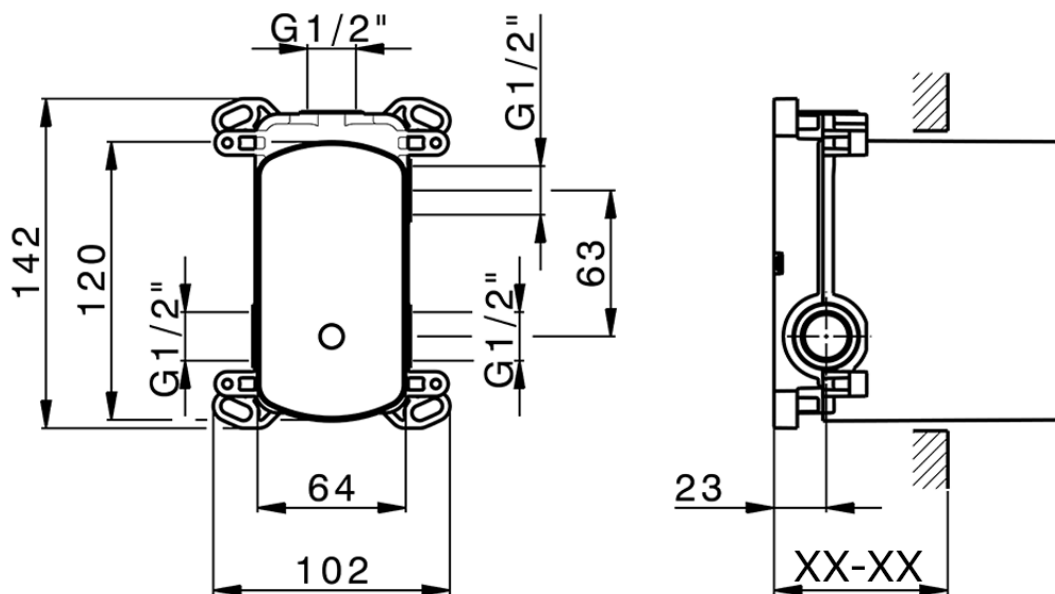

Exposed part for concealed 2-outlet mixer TRATTO EVO_TV002300

TV002300

<https://en.huberitalia.com/exposed-part-for-concealed-2-outlet-mixer-tratto-evo-tv002300>

Piastra/Plate/Plaque/Platte/Placa

2-3mm: XX 65-85

10mm: XX 60-80