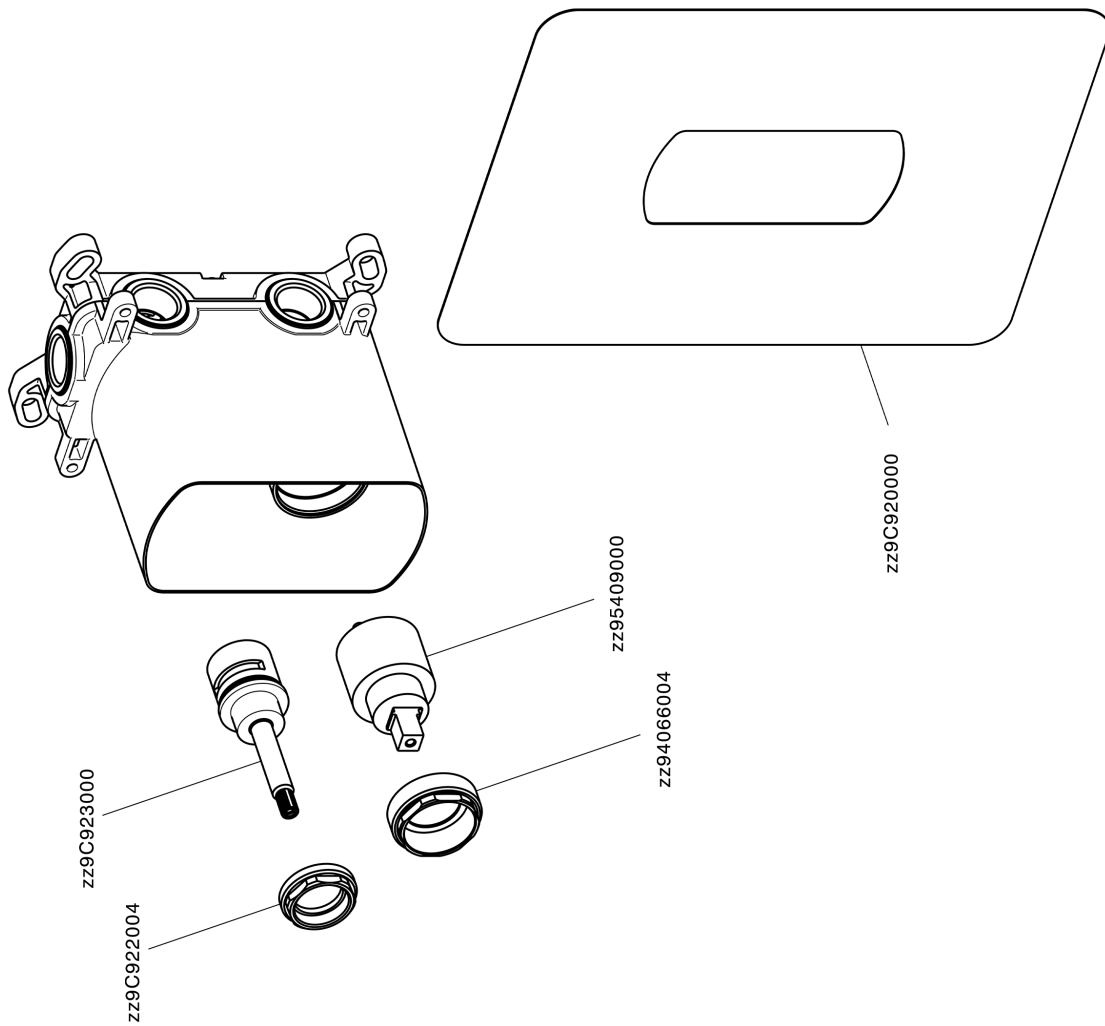

Exposed part for concealed 2-outlet mixer TRATTO EVO_TV002300

TV002300

<https://en.huberitalia.com/exposed-part-for-concealed-2-outlet-mixer-tratto-evo-tv002300>

Concealed single lever bath-shower mixer Easy-Box CONCEALED_ZB000230

ZB000230

<https://en.huberitalia.com/concealed-single-lever-bath-shower-mixer-easy-box-concealed-zb000230>

2026-05-17