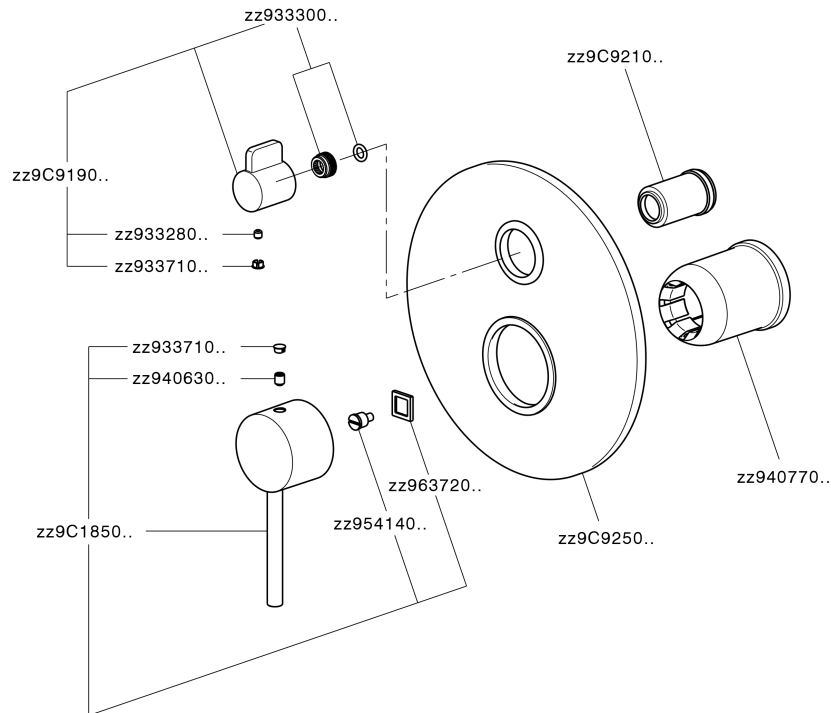

Exposed part for concealed 2-outlet mixer TRATTO EVO_TV002300

TV002300

<https://en.huberitalia.com/exposed-part-for-concealed-2-outlet-mixer-tratto-evo-tv002300>

Concealed single lever bath-shower mixer Easy-Box CONCEALED_ZB000230

ZB000230

<https://en.huberitalia.com/concealed-single-lever-bath-shower-mixer-easy-box-concealed-zb000230>

2026-06-26