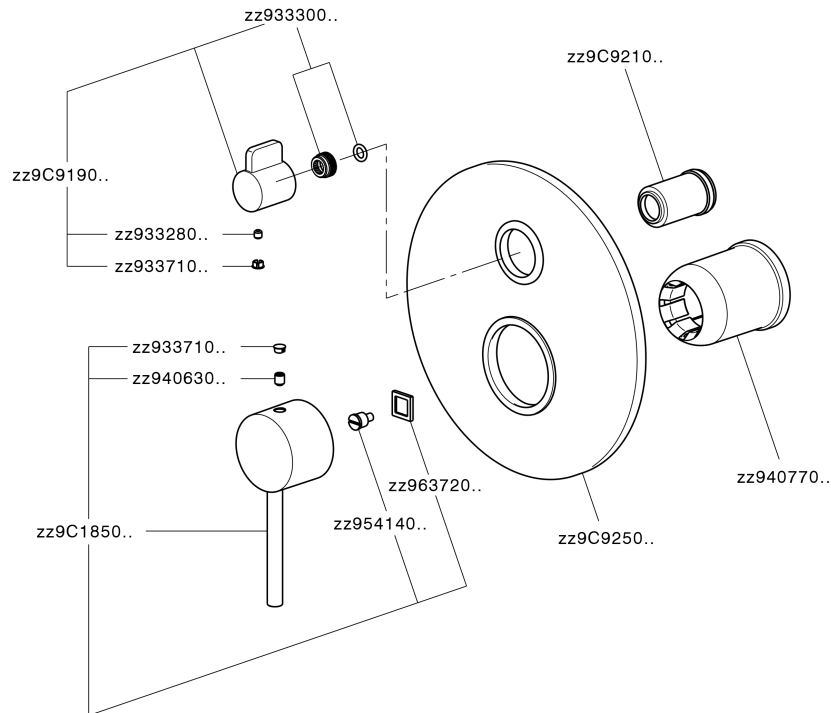

## Exposed part for concealed 2-outlet mixer TRATTO EVO\_TV002300

TV002300

<https://en.huberitalia.com/exposed-part-for-concealed-2-outlet-mixer-tratto-evo-tv002300>

## Concealed single lever bath-shower mixer Easy-Box CONCEALED\_ZB000230

ZB000230

<https://en.huberitalia.com/concealed-single-lever-bath-shower-mixer-easy-box-concealed-zb000230>

2026-06-06