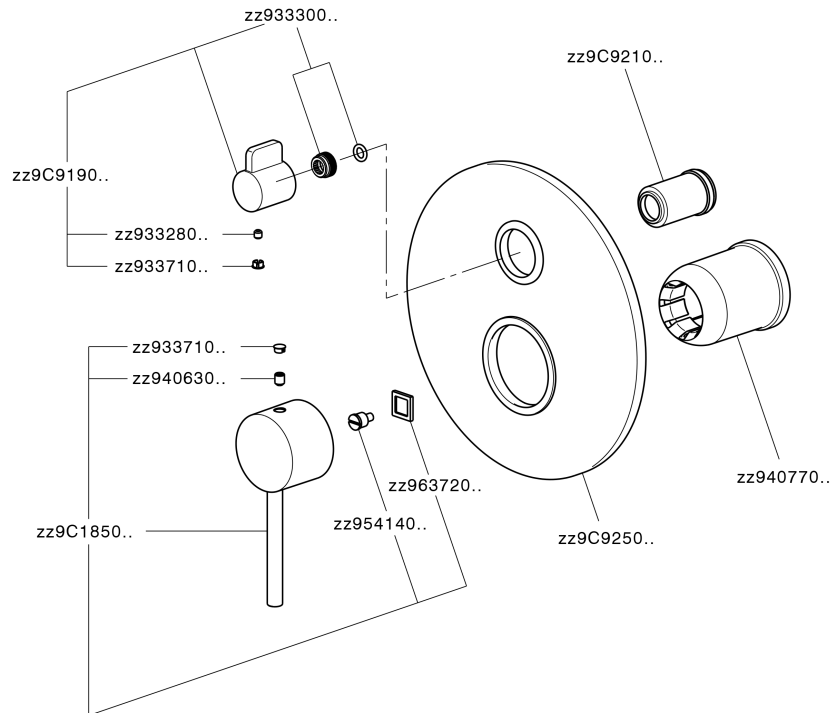

Exposed part for concealed 2-outlet mixer TRATTO EVO_TV002300

TV002300

<https://en.huberitalia.com/exposed-part-for-concealed-2-outlet-mixer-tratto-evo-tv002300>

Concealed single lever bath-shower mixer Easy-Box CONCEALED_ZB000230

ZB000230

<https://en.huberitalia.com/concealed-single-lever-bath-shower-mixer-easy-box-concealed-zb000230>

2026-01-12