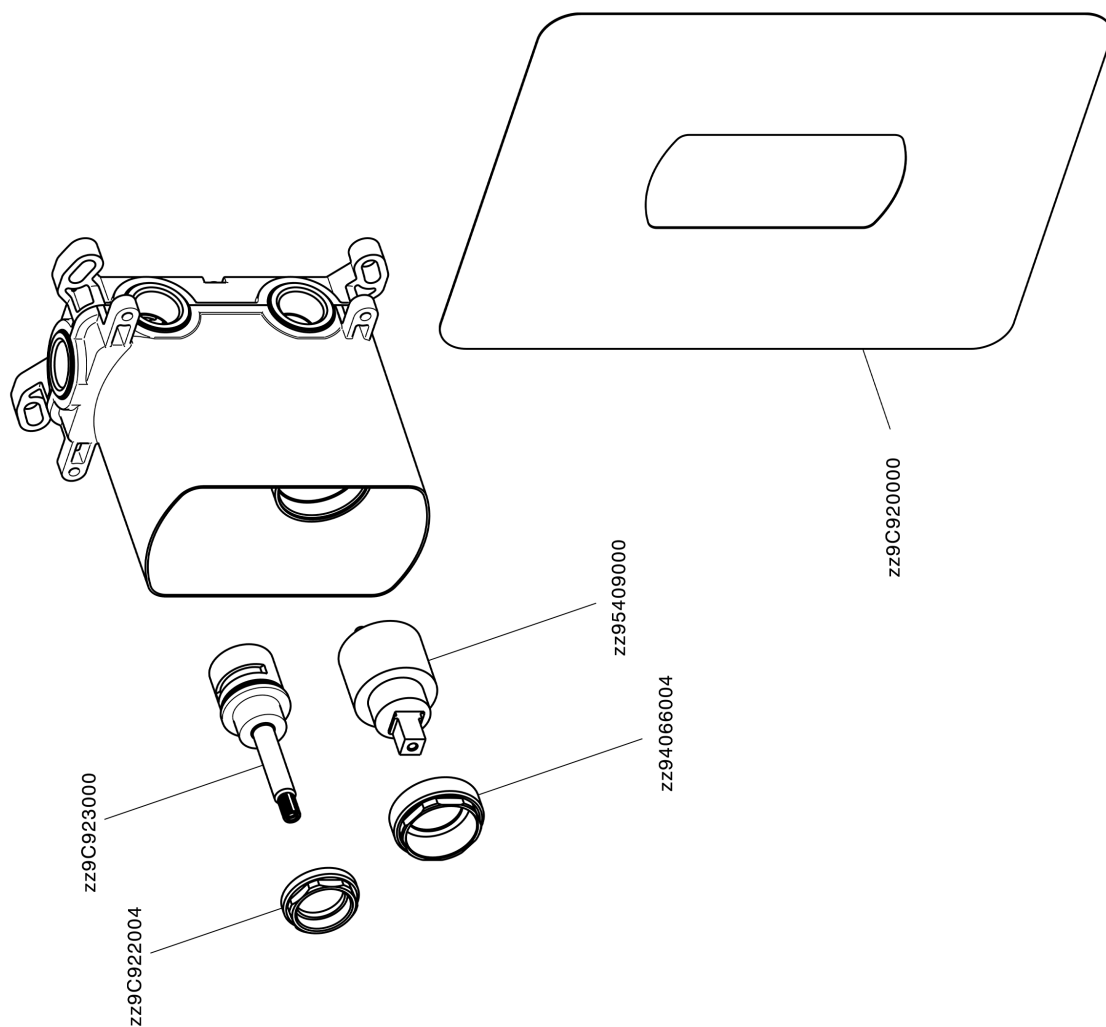

Exposed part for concealed 2-outlet mixer TRATTO EVO_TV002300

TV002300

<https://en.huberitalia.com/exposed-part-for-concealed-2-outlet-mixer-tratto-evo-tv002300>

Concealed single lever bath-shower mixer Easy-Box CONCEALED_ZB000230

ZB000230

<https://en.huberitalia.com/concealed-single-lever-bath-shower-mixer-easy-box-concealed-zb000230>

2026-01-12