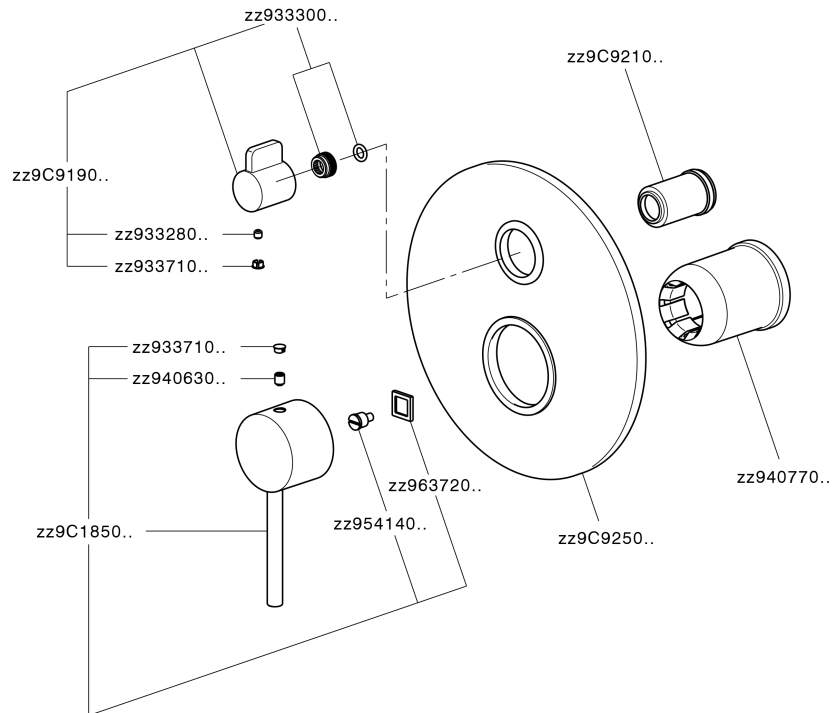

Exposed part for concealed 2-outlet mixer TRATTO EVO_TV002300

TV002300

<https://en.huberitalia.com/exposed-part-for-concealed-2-outlet-mixer-tratto-evo-tv002300>

Concealed single lever bath-shower mixer Easy-Box CONCEALED_ZB000230

ZB000230

<https://en.huberitalia.com/concealed-single-lever-bath-shower-mixer-easy-box-concealed-zb000230>

2026-05-17