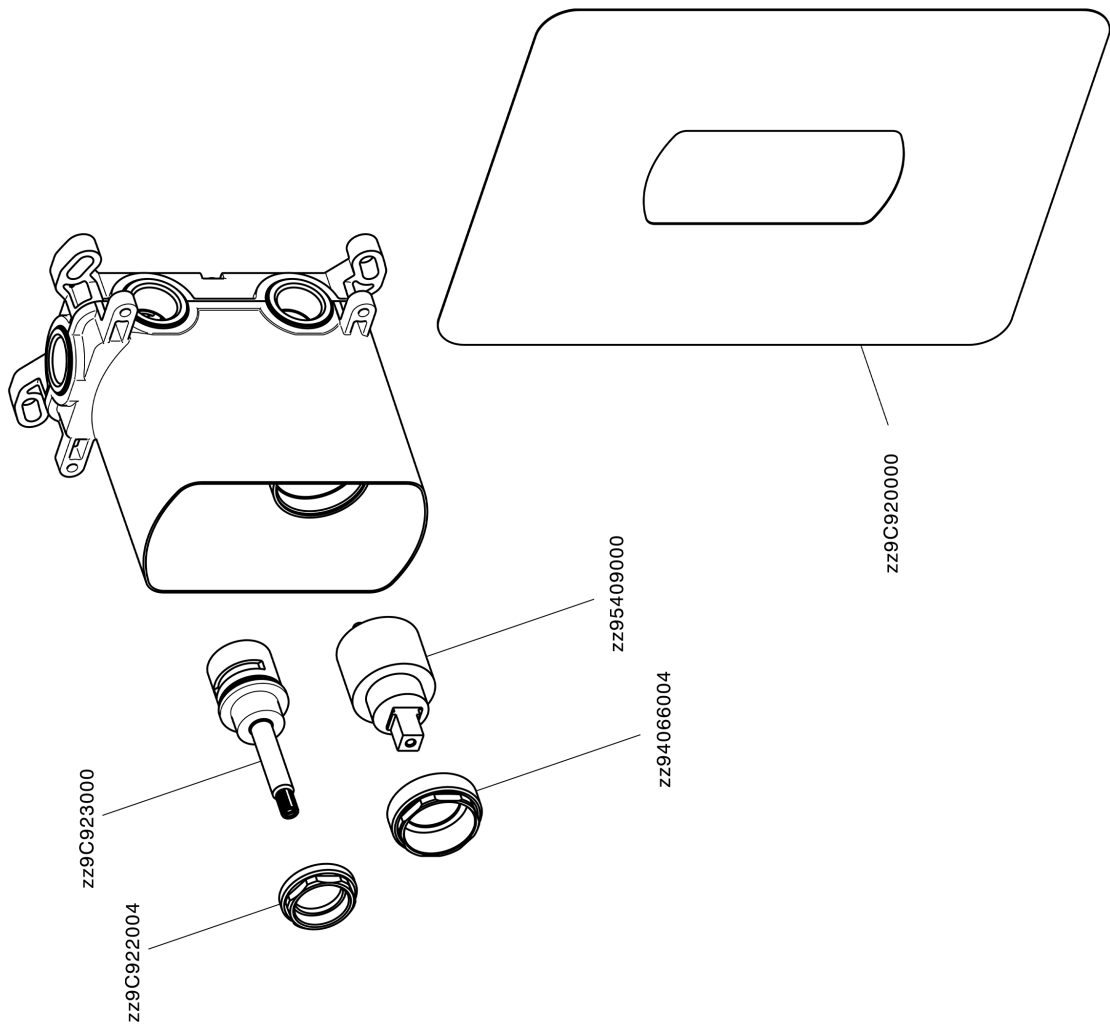

Exposed part for concealed 2-outlet mixer TRATTO EVO_TV002300

TV002300

<https://en.huberitalia.com/exposed-part-for-concealed-2-outlet-mixer-tratto-evo-tv002300>

Concealed single lever bath-shower mixer Easy-Box CONCEALED_ZB000230

ZB000230

<https://en.huberitalia.com/concealed-single-lever-bath-shower-mixer-easy-box-concealed-zb000230>

2026-06-26