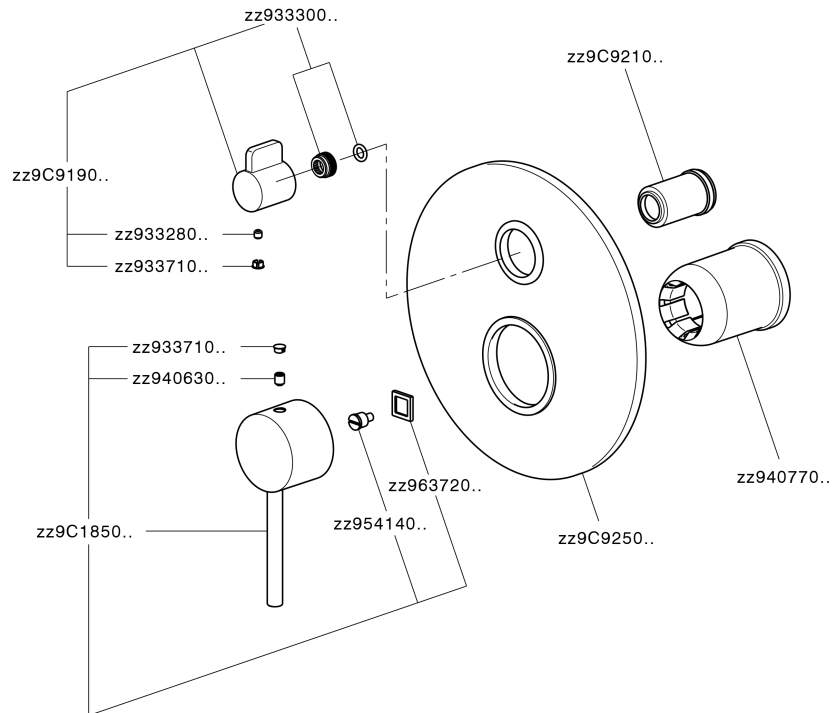

## Exposed part for concealed 2-outlet mixer TRATTO EVO\_TV002300

TV002300

<https://en.huberitalia.com/exposed-part-for-concealed-2-outlet-mixer-tratto-evo-tv002300>

## Concealed single lever bath-shower mixer Easy-Box CONCEALED\_ZB000230

ZB000230

<https://en.huberitalia.com/concealed-single-lever-bath-shower-mixer-easy-box-concealed-zb000230>

2026-06-26