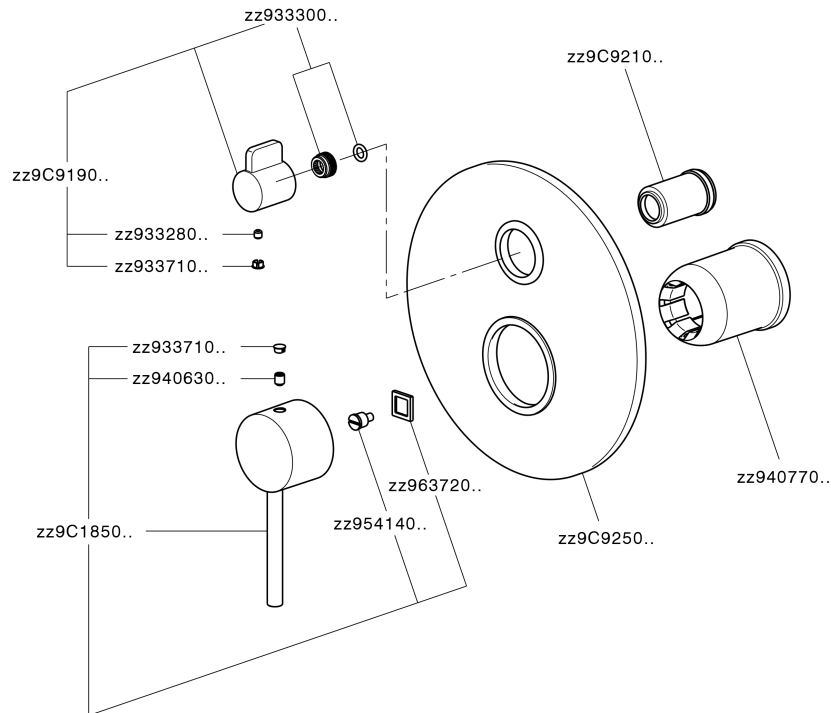

Exposed part for concealed 2-outlet mixer TRATTO EVO_TV002300

TV002300

<https://en.huberitalia.com/exposed-part-for-concealed-2-outlet-mixer-tratto-evo-tv002300>

Concealed single lever bath-shower mixer Easy-Box CONCEALED_ZB000230

ZB000230

<https://en.huberitalia.com/concealed-single-lever-bath-shower-mixer-easy-box-concealed-zb000230>

2026-04-08