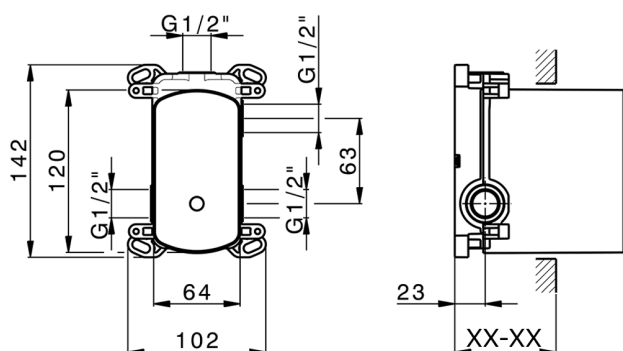

Concealed single lever bath-shower mixer Easy-Box CONCEALED_ZB000230

MODEL **ZB000230**

Concealed single lever bath-shower mixer Easy-Box, 2-Way rotating diverter, without trim kit, with protection guard box

AVAILABLE FINISHINGS

CHARACTERISTICS

Installation	Concealed
Cartridge Spare Parts	ZZ92909000
35 mm Cartridge	
Concealed	1

Piastra/Plate/Plaque/Platte/Placa

2-3mm: XX 65-85

10mm: XX 60-80

2026-06-26