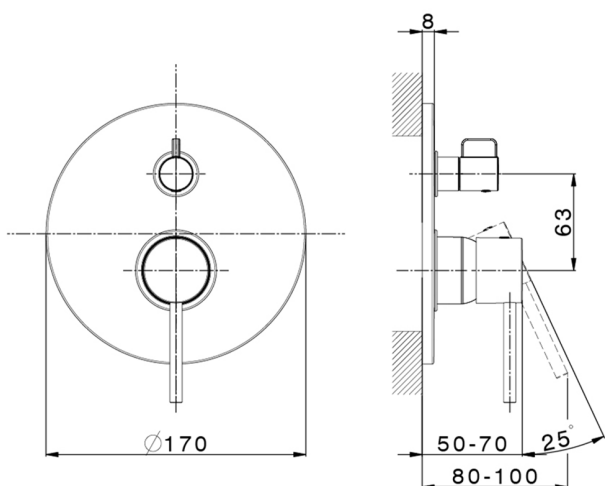

Exposed part for concealed 2-outlet mixer TRATTO EVO_TV002300

MODEL **TV002300**

Exposed part for concealed 2-outlet mixer, 2-Way rotating diverter, without concealed part, for item Easy-Box ZB000230

AVAILABLE FINISHINGS

CHARACTERISTICS

Installation **Concealed**

Required concealed parts **ZB000230**

Exposed part for concealed 2-outlet mixer TRATTO EVO_TV002300

TV002300

<https://en.huberitalia.com/exposed-part-for-concealed-2-outlet-mixer-tratto-evo-tv002300>

Concealed single lever bath-shower mixer Easy-Box CONCEALED_ZB000230

MODEL **ZB000230**

Concealed single lever bath-shower mixer Easy-Box, 2-Way rotating diverter, without trim kit, with protection guard box

2-3mm: XX 65-85

10mm: XX 60-80

2026-04-09