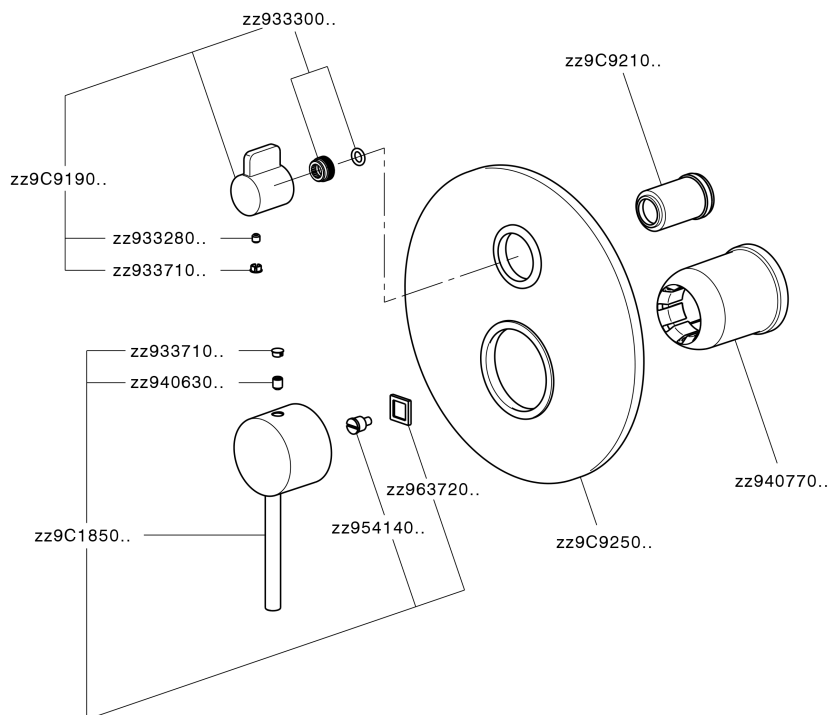

Exposed part for concealed 2-outlet mixer TRATTO EVO_TV002300

MODEL **TV002300**

Exposed part for concealed 2-outlet mixer, 2-Way rotating diverter, without concealed part, for item Easy-Box ZB000230

AVAILABLE FINISHINGS

CHARACTERISTICS

Installation **Concealed**

Required concealed parts **ZB000230**

Exposed part for concealed 2-outlet mixer TRATTO EVO_TV002300

TV002300

<https://en.huberitalia.com/exposed-part-for-concealed-2-outlet-mixer-tratto-evo-tv002300>

Concealed single lever bath-shower mixer Easy-Box CONCEALED_ZB000230

MODEL **ZB000230**

Concealed single lever bath-shower mixer Easy-Box, 2-Way rotating diverter, without trim kit, with protection guard box

AVAILABLE FINISHINGS

04 04 Without finishing

CHARACTERISTICS

Installation	Concealed
Cartridge Spare Parts	ZZ92909000
35 mm Cartridge	
Concealed	1

Piastra/Plate/Plaque/Platte/Placa

2-3mm: XX 65-85

10mm: XX 60-80