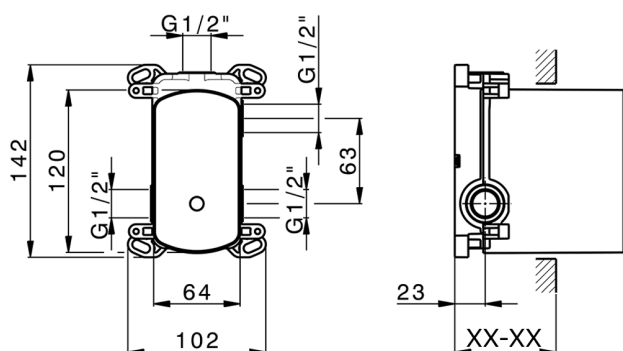

Concealed single lever bath-shower mixer Easy-Box CONCEALED_ZB000230

MODEL **ZB000230**

Concealed single lever bath-shower mixer Easy-Box, 2-Way rotating diverter, without trim kit, with protection guard box

AVAILABLE FINISHINGS

CHARACTERISTICS

| | |
|------------------------|-------------------|
| Installation | Concealed |
| Cartridge Spare Parts | ZZ92909000 |
| 35 mm Cartridge | |
| Concealed | 1 |

Piastra/Plate/Plaque/Platte/Placa

2-3mm: XX 65-85

10mm: XX 60-80

2026-04-09