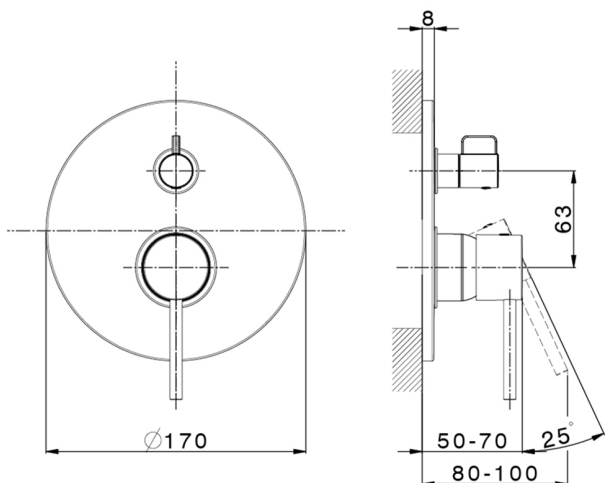

Exposed part for concealed 2-outlet mixer TRATTO EVO_TV002300

MODEL **TV002300**

Exposed part for concealed 2-outlet mixer, 2-Way rotating diverter, without concealed part, for item Easy-Box ZB000230

AVAILABLE FINISHINGS

CHARACTERISTICS

Installation **Concealed**

Required concealed parts **ZB000230**

Exposed part for concealed 2-outlet mixer TRATTO EVO_TV002300

TV002300

<https://en.huberitalia.com/exposed-part-for-concealed-2-outlet-mixer-tratto-evo-tv002300>

Concealed single lever bath-shower mixer Easy-Box CONCEALED_ZB000230

MODEL **ZB000230**

Concealed single lever bath-shower mixer Easy-Box, 2-Way rotating diverter, without trim kit, with protection guard box

AVAILABLE FINISHINGS

04 04 Without finishing

CHARACTERISTICS

Installation	Concealed
Cartridge Spare Parts	ZZ92909000
35 mm Cartridge	
Concealed	1

Piastra/Plate/Plaque/Platte/Placa

2-3mm: XX 65-85

10mm: XX 60-80