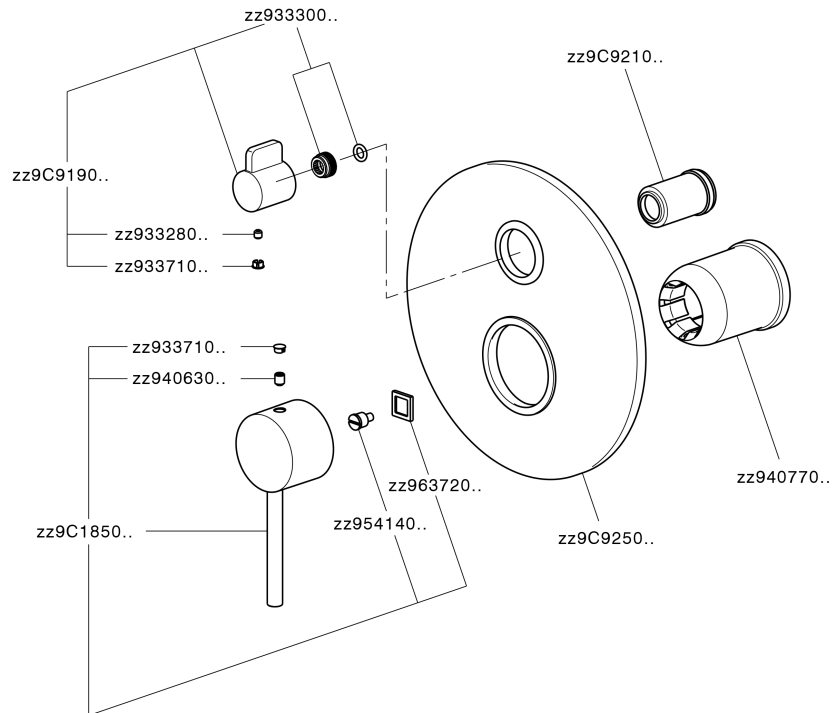

## Exposed part for concealed 2-outlet mixer TRATTO EVO\_TV002300

MODEL **TV002300**

Exposed part for concealed 2-outlet mixer, 2-Way rotating diverter, without concealed part, for item Easy-Box ZB000230

## Exposed part for concealed 2-outlet mixer TRATTO EVO\_TV002300

TV002300

<https://en.huberitalia.com/exposed-part-for-concealed-2-outlet-mixer-tratto-evo-tv002300>

## Concealed single lever bath-shower mixer Easy-Box CONCEALED\_ZB000230

MODEL **ZB000230**

Concealed single lever bath-shower mixer Easy-Box, 2-Way rotating diverter, without trim kit, with protection guard box

2-3mm: XX 65-85

10mm: XX 60-80

2026-06-26