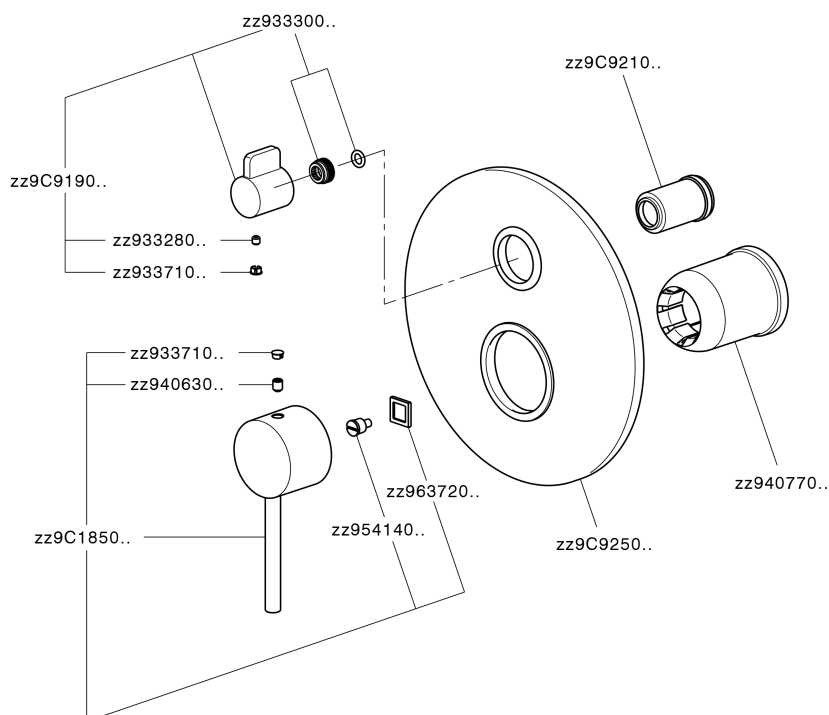

Exposed part for concealed 2-outlet mixer TRATTO EVO_TV002300

MODEL **TV002300**

Exposed part for concealed 2-outlet mixer, 2-Way rotating diverter, without concealed part, for item Easy-Box ZB000230

AVAILABLE FINISHINGS

CHARACTERISTICS

Installation **Concealed**

Required concealed parts **ZB000230**

Exposed part for concealed 2-outlet mixer TRATTO EVO_TV002300

TV002300

<https://en.huberitalia.com/exposed-part-for-concealed-2-outlet-mixer-tratto-evo-tv002300>

Concealed single lever bath-shower mixer Easy-Box CONCEALED_ZB000230

MODEL **ZB000230**

Concealed single lever bath-shower mixer Easy-Box, 2-Way rotating diverter, without trim kit, with protection guard box

2-3mm: XX 65-85

10mm: XX 60-80

2026-04-09