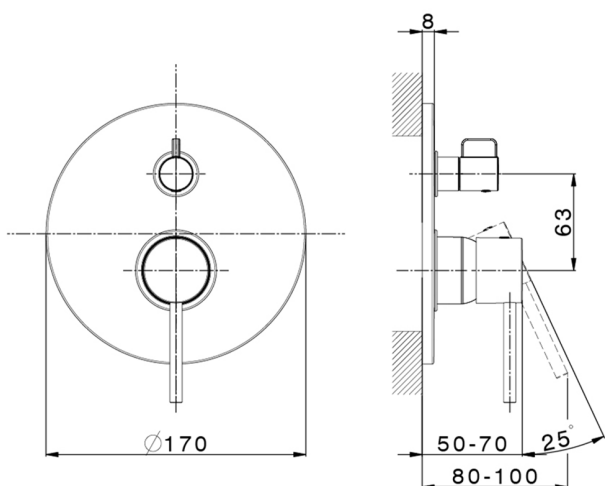

Exposed part for concealed 2-outlet mixer TRATTO EVO_TV002300

MODEL **TV002300**

Exposed part for concealed 2-outlet mixer, 2-Way rotating diverter, without concealed part, for item Easy-Box ZB000230

AVAILABLE FINISHINGS

CHARACTERISTICS

Installation **Concealed**

Required concealed parts **ZB000230**

Exposed part for concealed 2-outlet mixer TRATTO EVO_TV002300

TV002300

<https://en.huberitalia.com/exposed-part-for-concealed-2-outlet-mixer-tratto-evo-tv002300>

Concealed single lever bath-shower mixer Easy-Box CONCEALED_ZB000230

MODEL **ZB000230**

Concealed single lever bath-shower mixer Easy-Box, 2-Way rotating diverter, without trim kit, with protection guard box

AVAILABLE FINISHINGS

CHARACTERISTICS

Installation	Concealed
Cartridge Spare Parts	ZZ92909000
35 mm Cartridge	
Concealed	1

Piastra/Plate/Plaque/Platte/Placa

2-3mm: XX 65-85

10mm: XX 60-80

2026-06-26