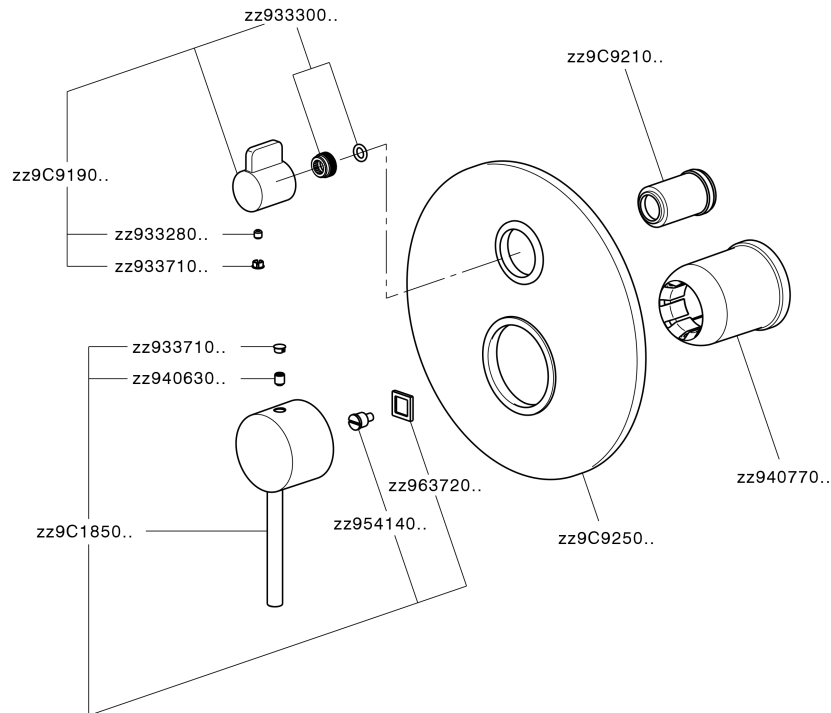

Exposed part for concealed 2-outlet mixer TRATTO EVO_TV002300

MODEL **TV002300**

Exposed part for concealed 2-outlet mixer, 2-Way rotating diverter, without concealed part, for item Easy-Box ZB000230

AVAILABLE FINISHINGS

CHARACTERISTICS

Installation **Concealed**

Required concealed parts **ZB000230**

Exposed part for concealed 2-outlet mixer TRATTO EVO_TV002300

TV002300

<https://en.huberitalia.com/exposed-part-for-concealed-2-outlet-mixer-tratto-evo-tv002300>

Concealed single lever bath-shower mixer Easy-Box CONCEALED_ZB000230

MODEL **ZB000230**

Concealed single lever bath-shower mixer Easy-Box, 2-Way rotating diverter, without trim kit, with protection guard box

AVAILABLE FINISHINGS

CHARACTERISTICS

Installation	Concealed
Cartridge Spare Parts	ZZ92909000
35 mm Cartridge	
Concealed	1

Piastra/Plate/Plaque/Platte/Placa

2-3mm: XX 65-85

10mm: XX 60-80

2026-06-26