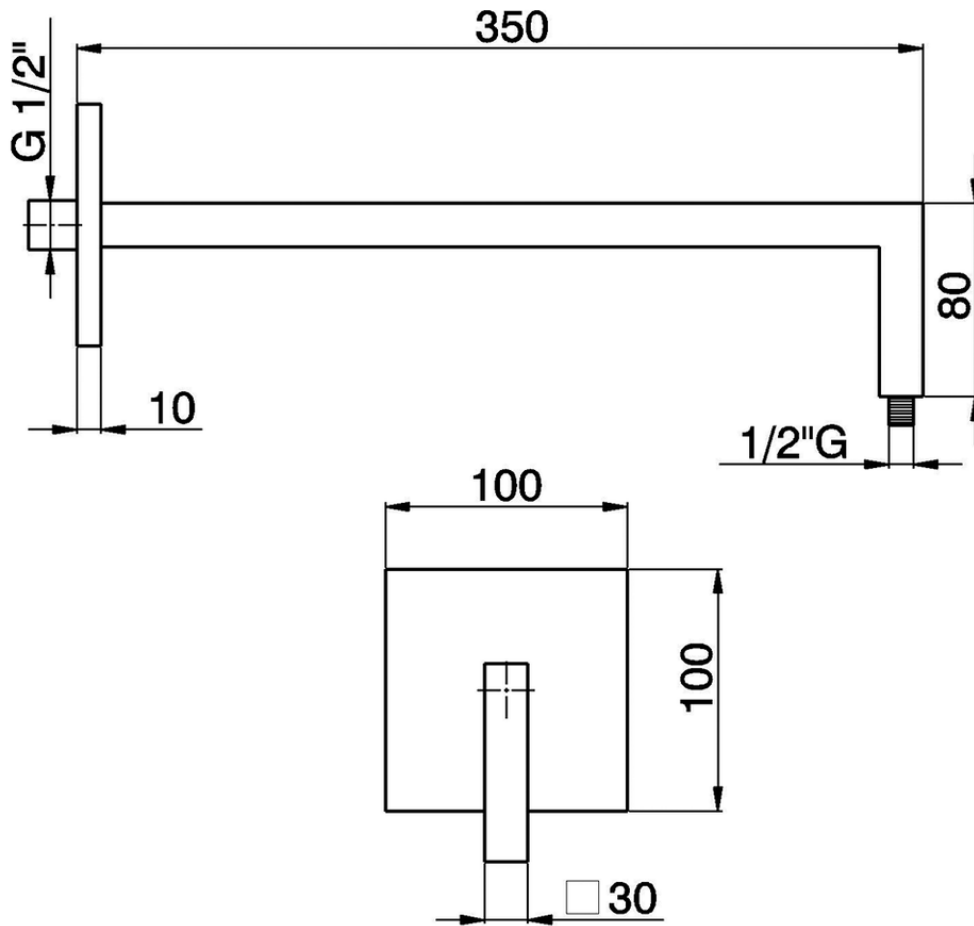

Zen Shower arm SHOWER_SS013430

SS013430

<https://en.huberitalia.com/zen-shower-arm-shower-ss013430>

2024-11-15