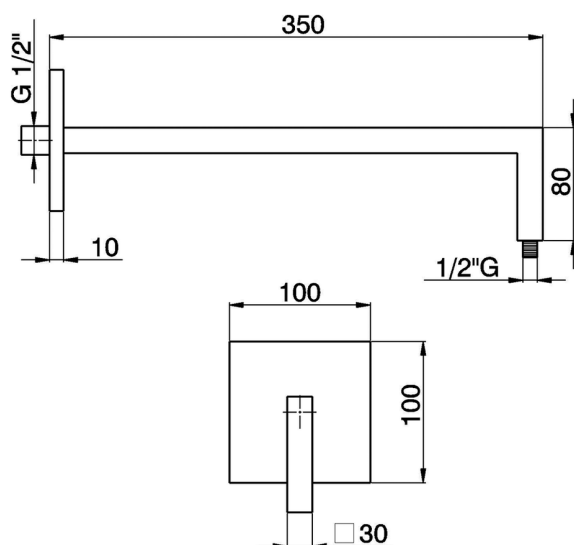

Zen Shower arm SHOWER_SS013430

MODEL **SS013430**

Shower arm, 350 mm length 30 mm diam., stainless steel made

AVAILABLE FINISHINGS

-  **D1** D1 Brushed Inox
-  **D2** D2 Polished Inox

CHARACTERISTICS

2024-11-15