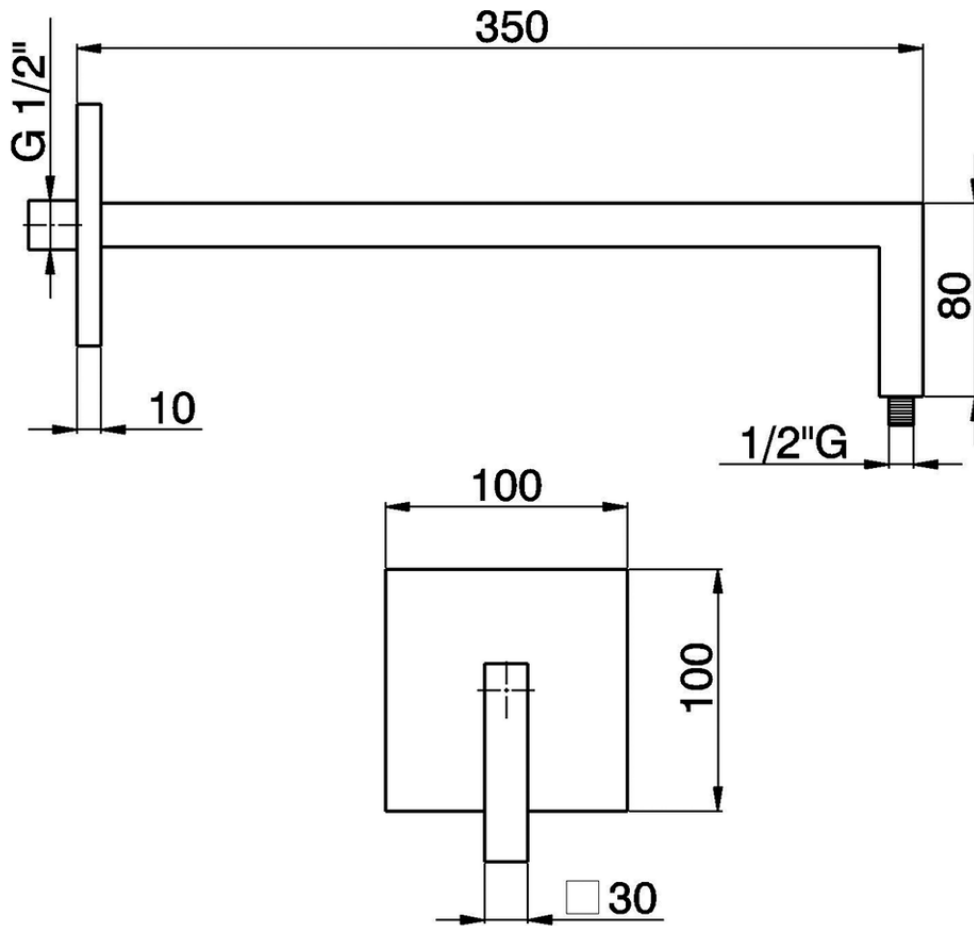

## Zen Shower arm SHOWER\_SS013430

SS013430

<https://en.huberitalia.com/zen-shower-arm-shower-ss013430>

2024-11-15