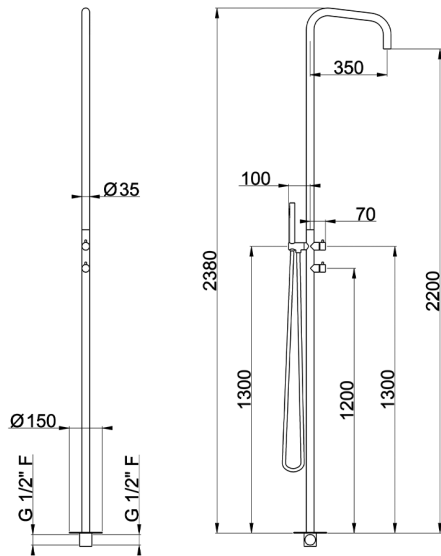

Free Standing Progressive Shower Column COLLETTIVITÀ_LX005100

MODEL **LX005100**

Free Standing Progressive Shower Column, 2-outlet diverter, for Indoor/Outdoor use, with rain spray aerator, D.23 mm INOX minimalistic one spray handshower, INOX AISI 316L

AVAILABLE FINISHINGS

D1 D1 Brushed Inox

CHARACTERISTICS

Cartridge Spare Parts **ZZ9E521000**

25 mm Progressive single-lever cartridge

2024-11-21