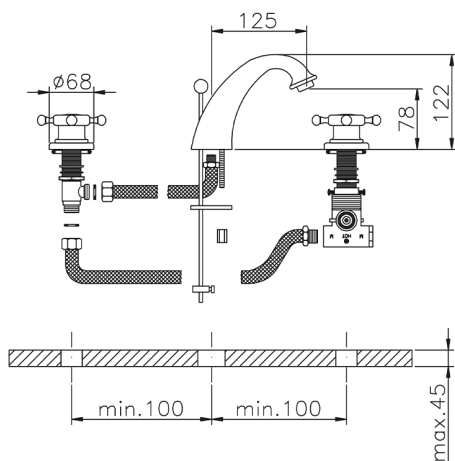

## Thermostatic 3-hole washbasin mixer THERMO\_VTT71010

MODEL **VTT71010**

Thermostatic 3-hole washbasin mixer, with 1"1/4 automatic pop up waste

### CHARACTERISTICS

Cartridge Spare Parts **24.04A.PP**

**8x20 Plus P Thermostatic Valve**