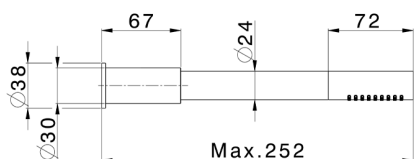

AVAILABLE FINISHINGS

**D1** D1 Brushed Inox

CHARACTERISTICS

Cartridge Spare Parts **ZZ9B871000**

**40 mm Progressive single-lever cartridge**

2024-11-15