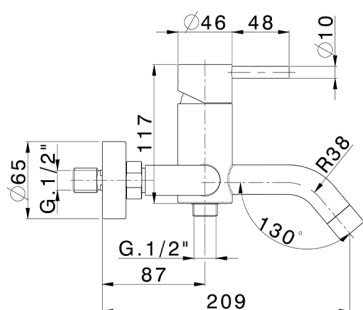

## Progressive bath mixer LYNOX\_LX000121

MODEL **LX000121**

Progressive bath mixer, with shower set, with diverter, wall mounted adjustable handshower bracket, D.22 mm INOX minimalistic one spray handshower, 150 cm Stainless Steel flexible hose - Inox AISI 304

AVAILABLE FINISHINGS

**D1** D1 Brushed Inox

CHARACTERISTICS

Cartridge Spare Parts **ZZ9B871000**

**40 mm Progressive single-lever cartridge**

2024-11-15