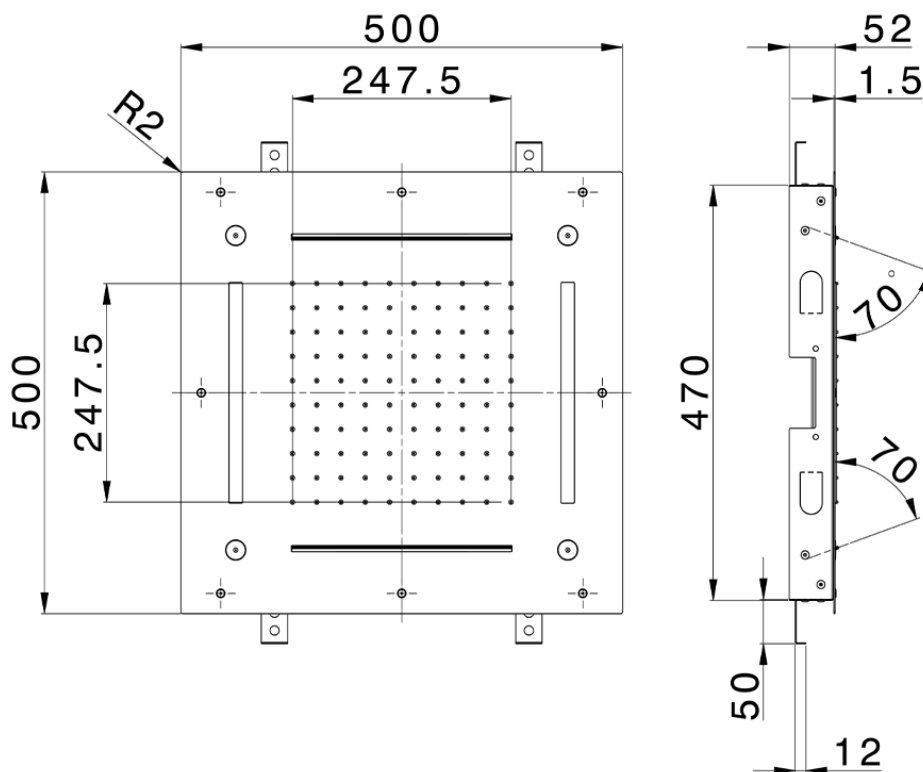

500x500 mm Chromotherapy Ceiling showerhead ZEN_ZS1C0095

ZS1C0095

<https://en.huberitalia.com/500x500-mm-chromotherapy-ceiling-showerhead-zen-zs1c0095>

2026-04-08