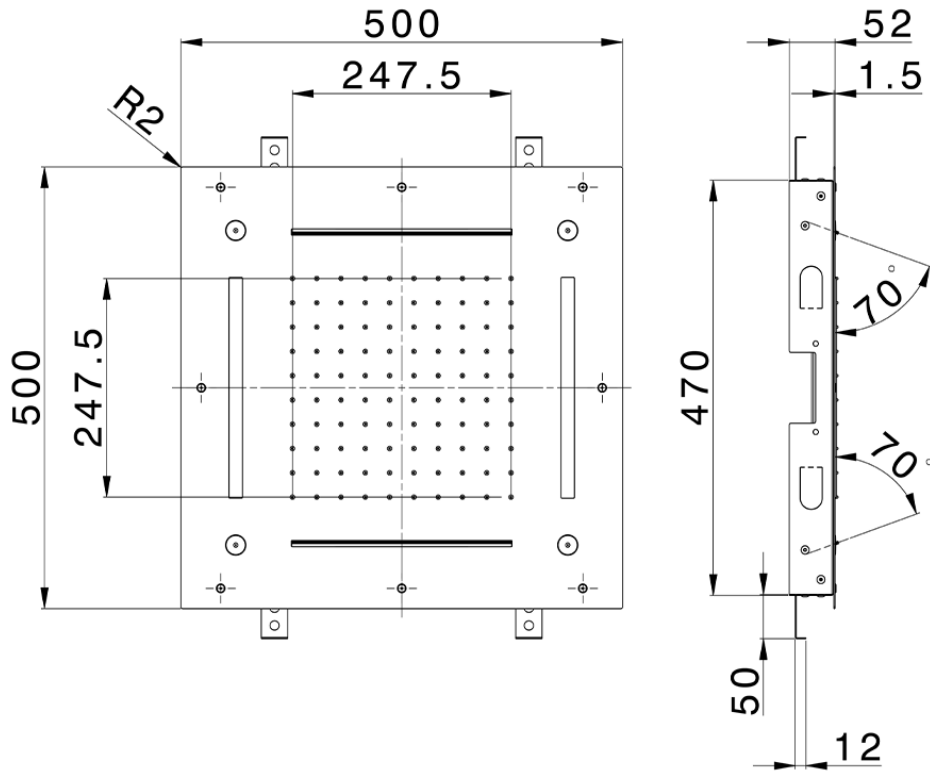

500x500 mm Chromotherapy Ceiling showerhead ZEN_ZS1C0095

ZS1C0095

<https://en.huberitalia.com/500x500-mm-chromotherapy-ceiling-showerhead-zen-zs1c0095>

2026-04-29