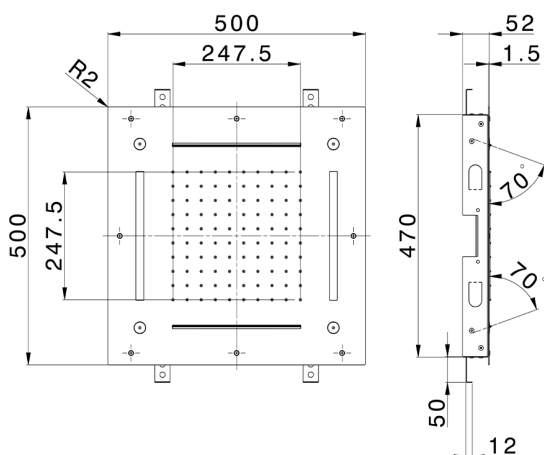

## 500x500 mm Chromotherapy Ceiling showerhead ZEN\_ZS1C0095

MODEL **ZS1C0095**

500x500 mm Chromotherapy Ceiling showerhead, rain, spaying functions, 2 waterfalls, chromotherapy functions, built-in control included, Stainless Steel AISI 304