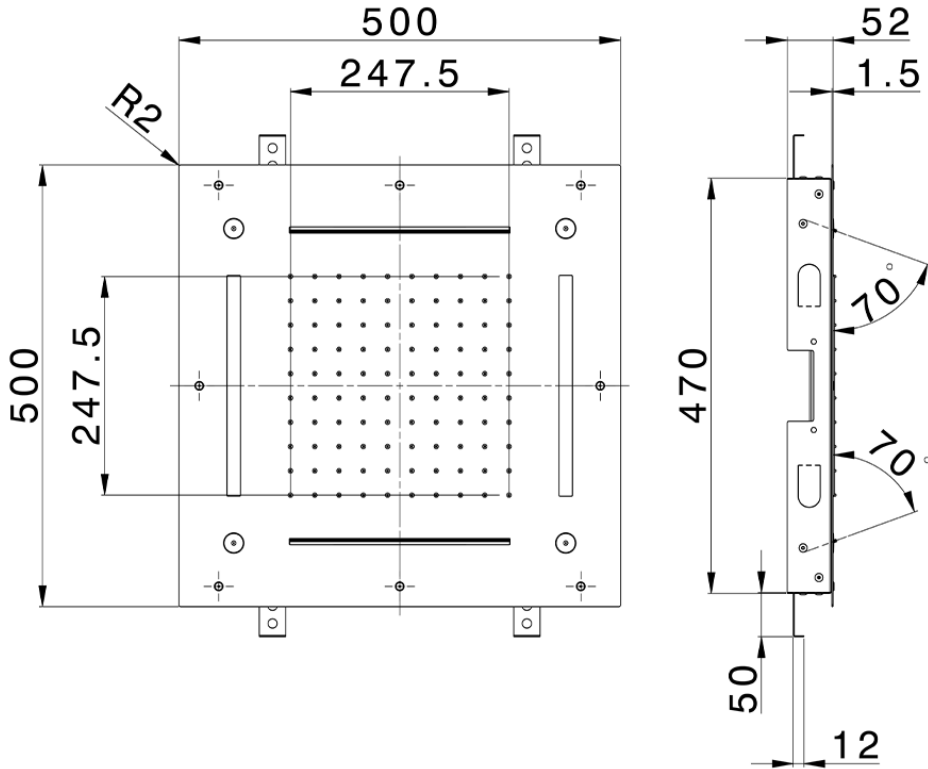

500x500 mm Chromotherapy Ceiling showerhead ZEN_ZS1C0095

ZS1C0095

<https://en.huberitalia.com/500x500-mm-chromotherapy-ceiling-showerhead-zen-zs1c0095>

2026-04-29