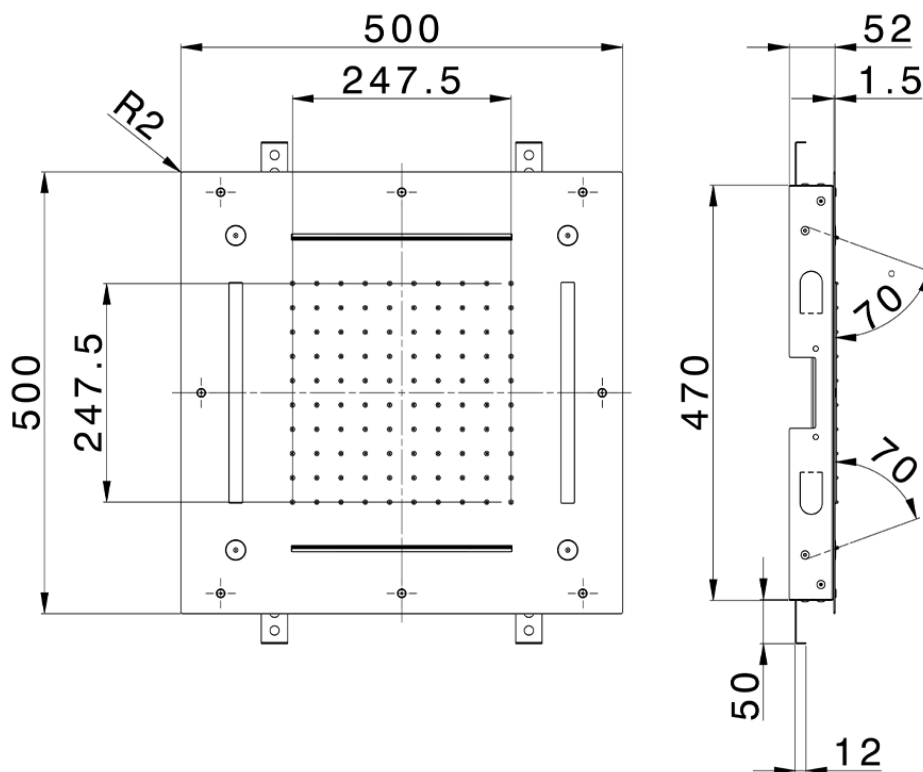

500x500 mm Chromotherapy Ceiling showerhead ZEN_ZS1C0095

ZS1C0095

<https://en.huberitalia.com/500x500-mm-chromotherapy-ceiling-showerhead-zen-zs1c0095>

2026-04-06