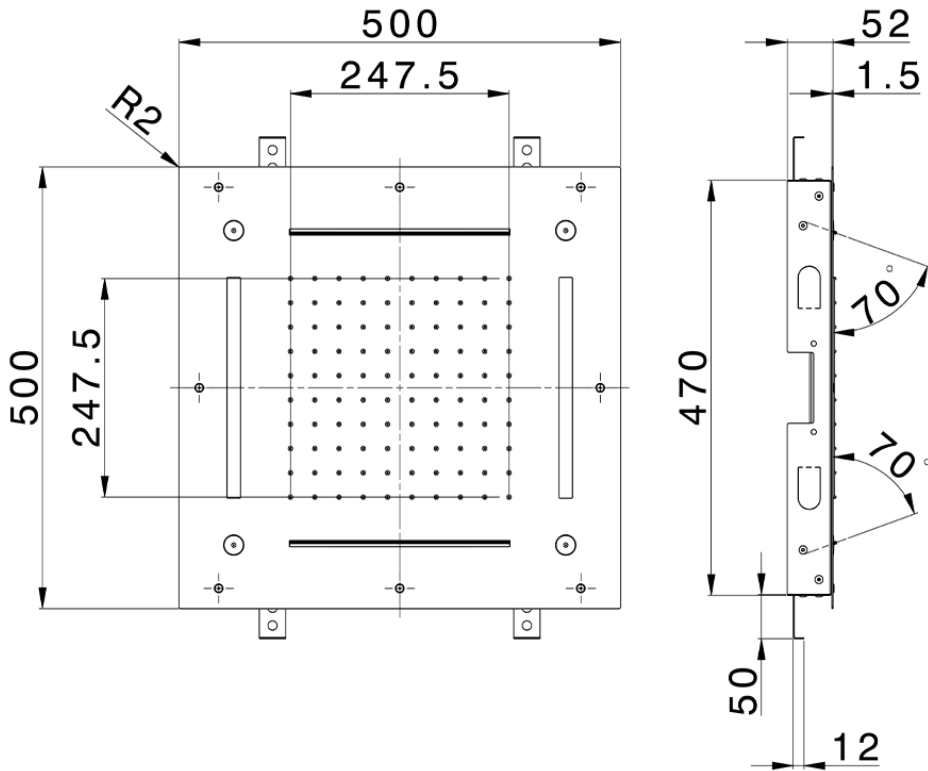

500x500 mm Chromotherapy Ceiling showerhead ZEN\_ZS1C0095

ZS1C0095

<https://en.huberitalia.com/500x500-mm-chromotherapy-ceiling-showerhead-zen-zs1c0095>

2026-06-06