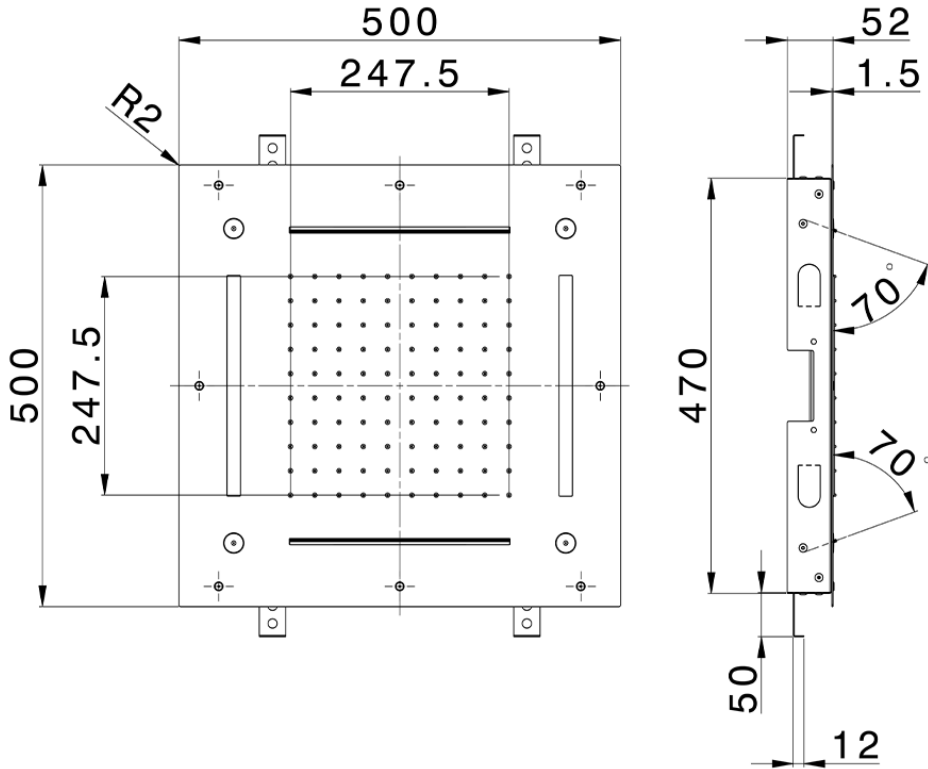

500x500 mm Chromotherapy Ceiling showerhead ZEN_ZS1C0095

ZS1C0095

<https://en.huberitalia.com/500x500-mm-chromotherapy-ceiling-showerhead-zen-zs1c0095>

2026-04-10