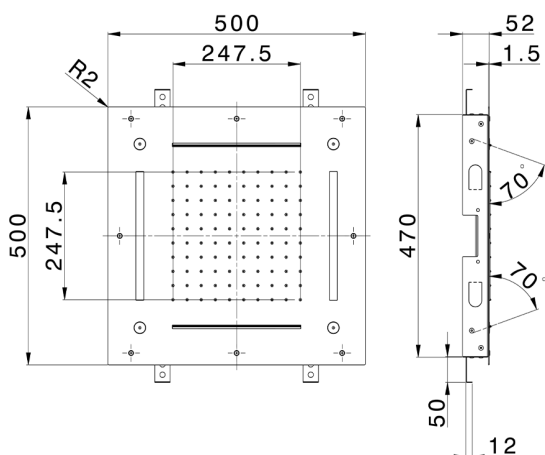

500x500 mm Chromotherapy Ceiling showerhead ZEN_ZS1C0095

MODEL **ZS1C0095**

500x500 mm Chromotherapy Ceiling showerhead, rain, spaying functions, 2 waterfalls, chromotherapy functions, built-in control included, Stainless Steel AISI 304