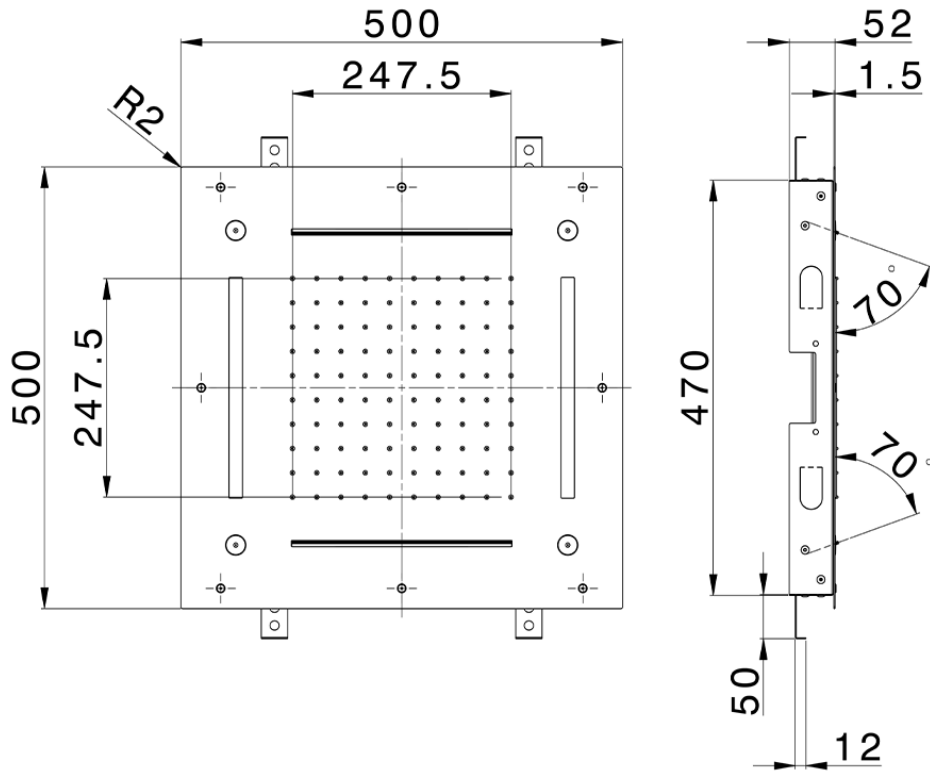

500x500 mm Chromotherapy Ceiling showerhead ZEN\_ZS1C0095

ZS1C0095

<https://en.huberitalia.com/500x500-mm-chromotherapy-ceiling-showerhead-zen-zs1c0095>

2026-06-27