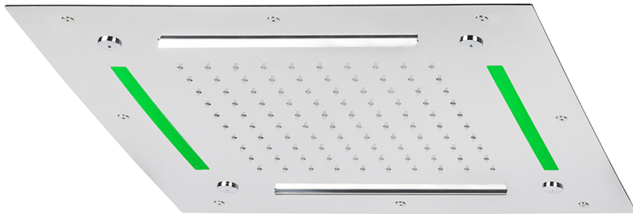

## 500x500 mm Chromotherapy Ceiling showerhead ZEN\_ZS1C0095

MODEL **ZS1C0095**

500x500 mm Chromotherapy Ceiling showerhead, rain, spaying functions, 2 waterfalls, chromotherapy functions, built-in control included, Stainless Steel AISI 304

AVAILABLE FINISHINGS

-  **D1** D1 Brushed Inox
-  **40** 40 Matt Black
-  **4Q** 4Q Matt White
-  **5G** 5G Rose Gold
-  **D2** D2 Polished Inox

CHARACTERISTICS

2026-04-06