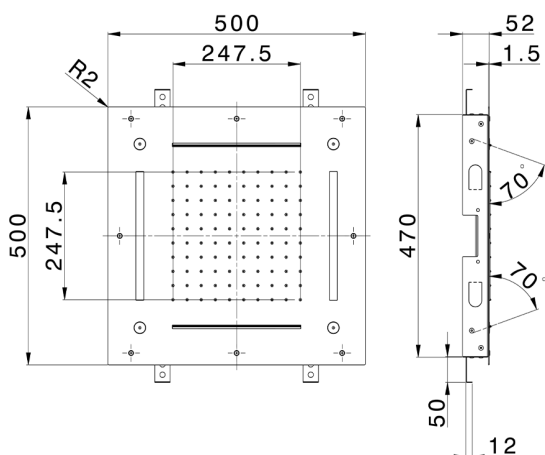

## 500x500 mm Chromotherapy Ceiling showerhead ZEN\_ZS1C0095

MODEL **ZS1C0095**

500x500 mm Chromotherapy Ceiling showerhead, rain, spaying functions, 2 waterfalls, chromotherapy functions, built-in control included, Stainless Steel AISI 304