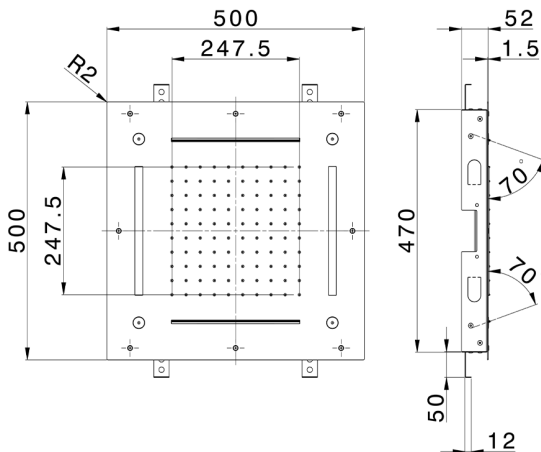

500x500 mm Chromotherapy Ceiling showerhead ZEN_ZS1C0095

MODEL **ZS1C0095**

500x500 mm Chromotherapy Ceiling showerhead, rain, spaying functions, 2 waterfalls, chromotherapy functions, built-in control included, Stainless Steel AISI 304

AVAILABLE FINISHINGS

- **D1** D1 Brushed Inox
- **40** 40 Matt Black
- **4Q** 4Q Matt White
- **5G** 5G Rose Gold
- **D2** D2 Polished Inox

CHARACTERISTICS

2026-04-06