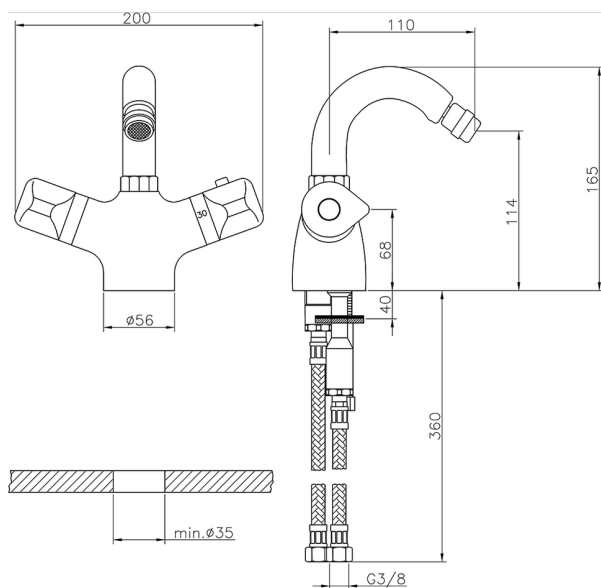

Thermostatic bidet mixer CLINIC&TECHNICAL_CLT55010

MODEL **CLT55010**

Thermostatic bidet mixer, without pop-up waste, swivel spout, G.3/8 stainless steel flexible hose

AVAILABLE FINISHINGS

CHARACTERISTICS

Cartridge Spare Parts **24.04A.PP**

8x20 Plus P Thermostatic Valve

Thermostatic

The Huber thermostatic is your personal water manager, helping you to handle, control and save water and energy.

2024-09-19