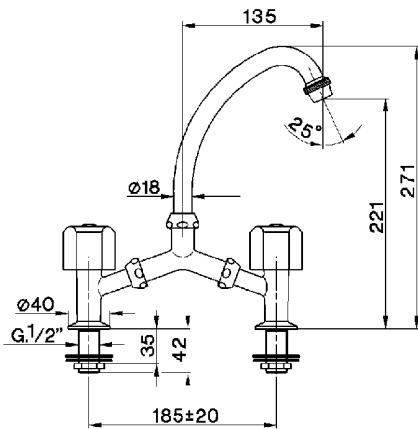

2-holes Sink mixer EVA_EV000600

MODEL **EV000600**

2-holes Sink mixer, without automatic pop-up waste, without handles, swivel spout

AVAILABLE FINISHINGS

CHARACTERISTICS

2026-04-08