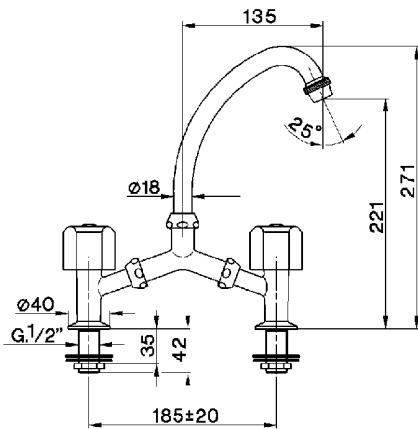

2-holes Sink mixer EVA_EV000600

MODEL **EV000600**

2-holes Sink mixer, without automatic pop-up waste, without handles, swivel spout

AVAILABLE FINISHINGS

CHARACTERISTICS

2026-06-06