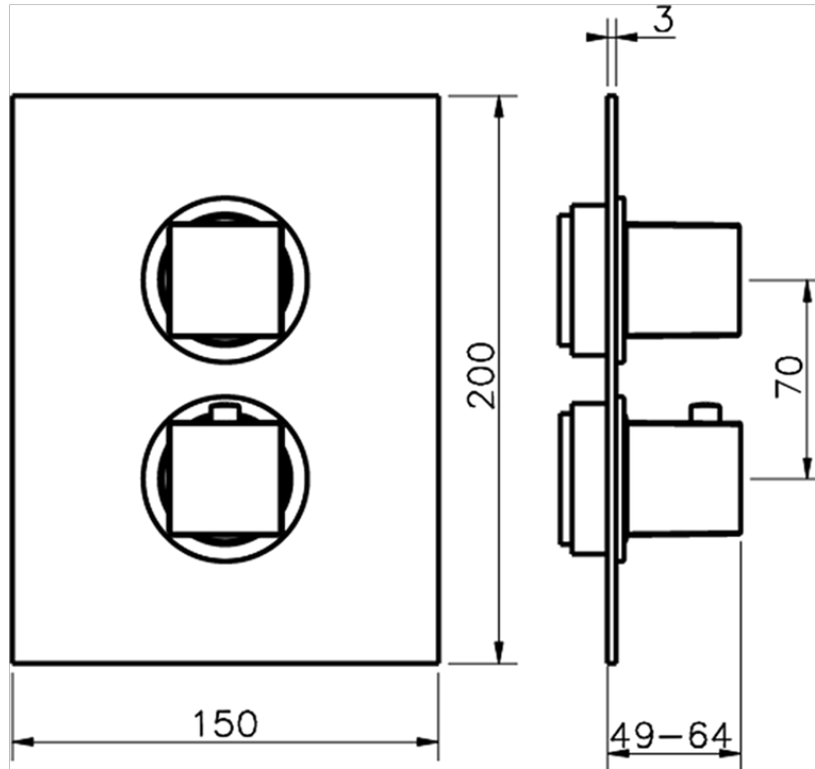

Exposed part for con.thermo.shower valve, 3-outlet THERMO_NE018200

NE018200

<https://en.huberitalia.com/exposed-part-for-con-thermo-shower-valve-3-outlet-thermo-ne018200>

Piastra/Plate/Plaque/Platte/Placa

2-3mm: XX 25-40 YY 76-91

10 mm: XX 16-31 YY 65-80

ZB018201

<https://en.huberitalia.com/3-outlet-concealed-thermostatic-shower-valve-concealed-zb018201>

2024-11-23