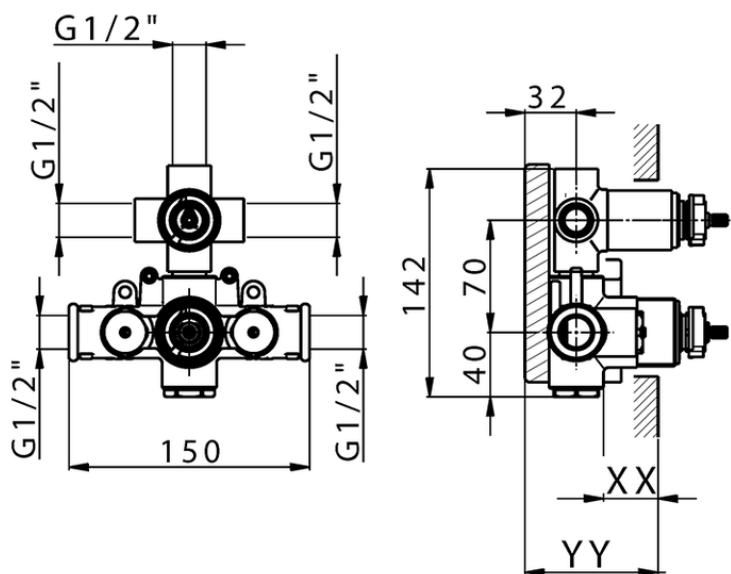

Exposed part for con.thermo.shower valve, 3-outlet THERMO_NE018200

NE018200

<https://en.huberitalia.com/exposed-part-for-con-thermo-shower-valve-3-outlet-thermo-ne018200>

Piastra/Plate/Plaque/Platte/Placa

2-3mm: XX 25-40 YY 76-91

10 mm: XX 16-31 YY 65-80

ZB018201

<https://en.huberitalia.com/3-outlet-concealed-thermostatic-shower-valve-concealed-zb018201>

2024-11-23