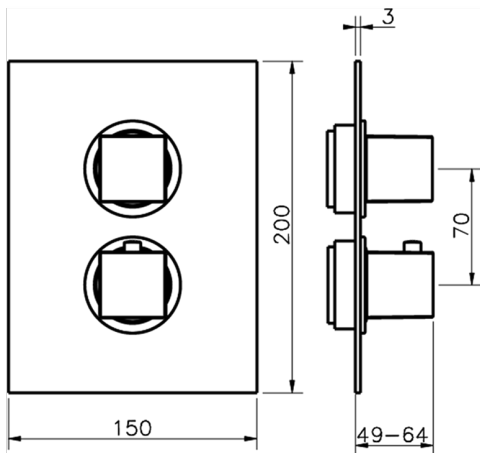

CHARACTERISTICS

Installation **Concealed**

Required concealed parts **ZB018201**

Thermostatic

The Huber thermostatic is your personal water manager, helping you to handle, control and save water and energy.