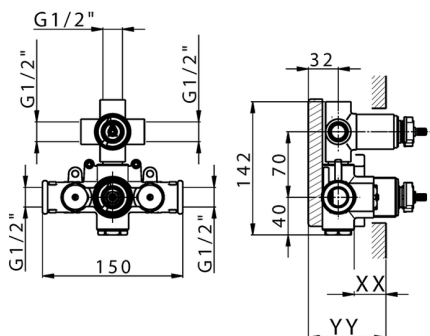

## 3-outlet Concealed thermostatic shower valve CONCEALED\_ZB018201

MODEL **ZB018201**

3-Outlet Concealed thermostatic mixer, with 3-outlet diverter, without trim kit

AVAILABLE FINISHINGS

CHARACTERISTICS

|                                       |                  |
|---------------------------------------|------------------|
| Installation                          | <b>Concealed</b> |
| Cartridge Spare Parts                 | <b>24.04A.PP</b> |
| <b>8x20 Plus P Thermostatic Valve</b> |                  |
| Concealed                             | <b>1</b>         |

Piastra/Plate/Plaque/Platte/Placa  
 2-3mm: XX 25-40 YY 76-91  
 10 mm: XX 16-31 YY 65-80