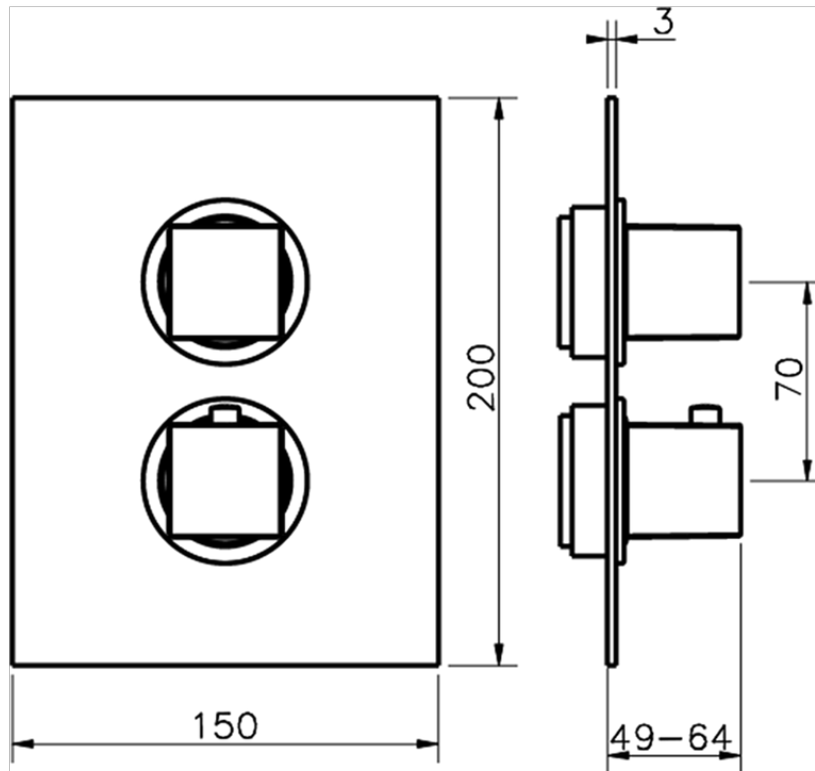

Exposed part for con.thermo.shower valve, 3-outlet THERMO_NE018200

NE018200

<https://en.huberitalia.com/exposed-part-for-con-thermo-shower-valve-3-outlet-thermo-ne018200>

Piastra/Plate/Plaque/Platte/Placa

2-3mm: XX 25-40 YY 76-91

10 mm: XX 16-31 YY 65-80

ZB018201

<https://en.huberitalia.com/3-outlet-concealed-thermostatic-shower-valve-concealed-zb018201>

2024-11-21