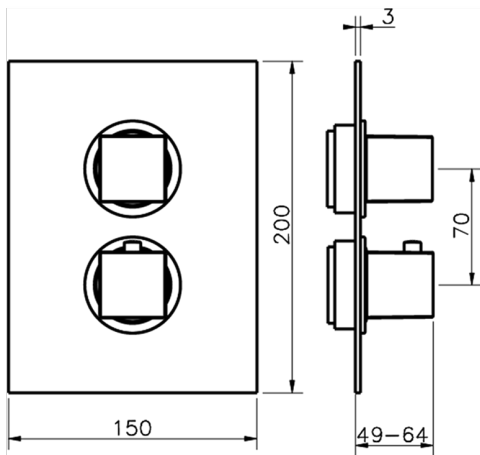

CHARACTERISTICS

Installation **Concealed**

Required concealed parts **ZB018201**

Thermostatic

The Huber thermostatic is your personal water manager, helping you to handle, control and save water and energy.