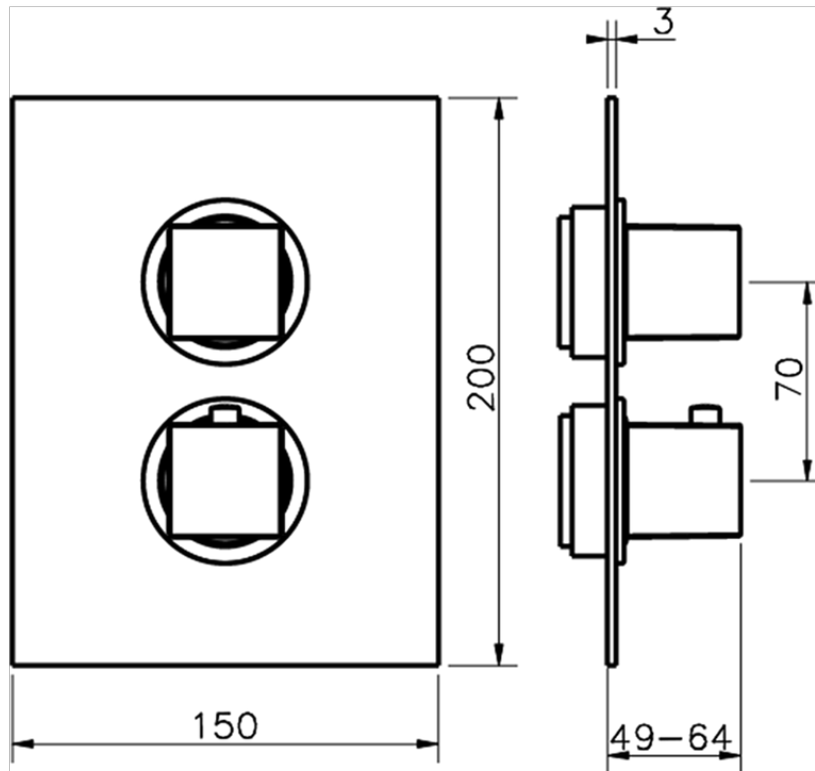

Exposed part for con.thermo.shower valve, 3-outlet THERMO_NE018200

NE018200

<https://en.huberitalia.com/exposed-part-for-con-thermo-shower-valve-3-outlet-thermo-ne018200>

Piastra/Plate/Plaque/Platte/Placa

2-3mm: XX 25-40 YY 76-91

10 mm: XX 16-31 YY 65-80

ZB018201

<https://en.huberitalia.com/3-outlet-concealed-thermostatic-shower-valve-concealed-zb018201>

2024-11-23