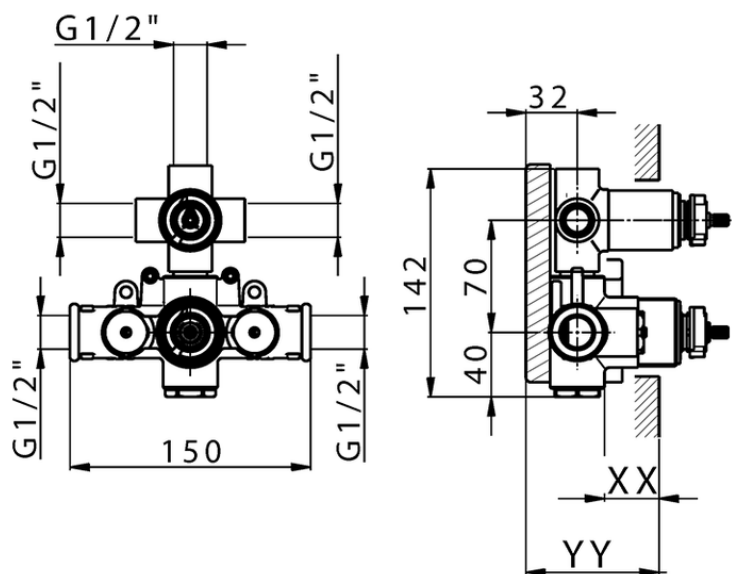

Exposed part for con.thermo.shower valve, 3-outlet THERMO_NE018200

NE018200

<https://en.huberitalia.com/exposed-part-for-con-thermo-shower-valve-3-outlet-thermo-ne018200>

Piastra/Plate/Plaque/Platte/Placa

2-3mm: XX 25-40 YY 76-91

10 mm: XX 16-31 YY 65-80

ZB018201

<https://en.huberitalia.com/3-outlet-concealed-thermostatic-shower-valve-concealed-zb018201>

2024-11-23