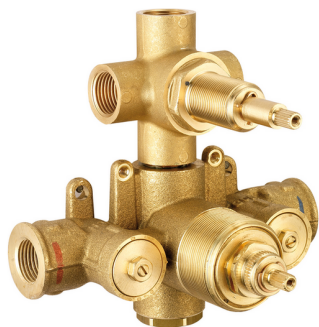

## Exposed part for con.thermo.shower valve, 3-outlet THERMO\_NE018200

MODEL **NE018200**

Exposed part for 3-outlet thermostatic mixer, with 3 outlet diverter, without concealed part, for item ZB018201

## 3-outlet Concealed thermostatic shower valve CONCEALED\_ZB018201

MODEL **ZB018201**

3-Outlet Concealed thermostatic mixer, with 3-outlet diverter, without trim kit

AVAILABLE FINISHINGS

CHARACTERISTICS

Installation **Concealed**

Cartridge Spare Parts **24.04A.PP**

**8x20 Plus P Thermostatic Valve**

Concealed **1**

Piastra/Plate/Plaque/Platte/Placa

2-3mm: XX 25-40 YY 76-91

10 mm: XX 16-31 YY 65-80

### DeviaStop

The Huber Devia Stop technology allows to adjust the water flow and to direct it to the selected output point (overhead soaker, hand shower, etc).