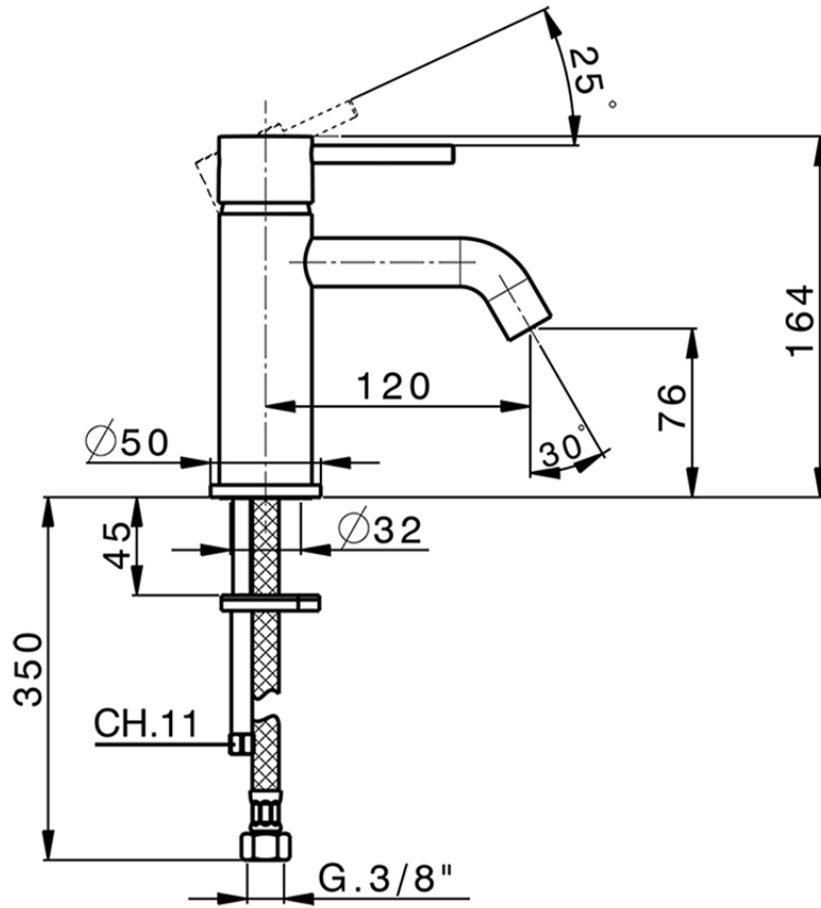

Single lever washbasin mixer K2\_K2000540

K2000540

<https://en.huberitalia.com/single-lever-washbasin-mixer-k2-k2000540>

2024-09-19