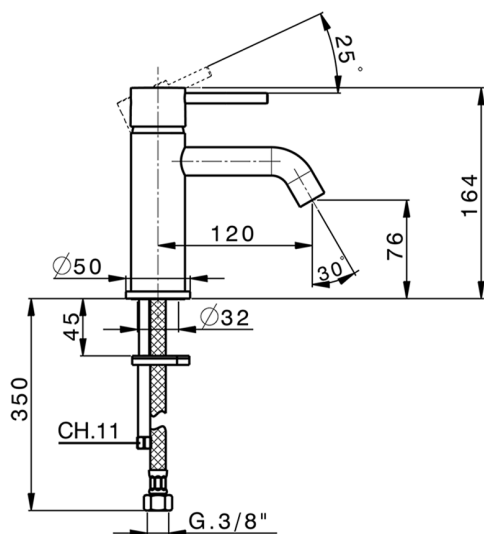

## Single lever washbasin mixer K2\_K2000540

MODEL **K2000540**

Single lever washbasin mixer, without waste, G.3/8" stainless steel flexible hoses

### CHARACTERISTICS

Cartridge Spare Parts **ZZ99672000**

**35 mm Cartridge**

### EcoStop

EcoStop feature limits water flow to approximately 50% of maximum output with one point of resistance on setting. Push slightly past the middle stop only when full water output is required. This will save water up to 50%.