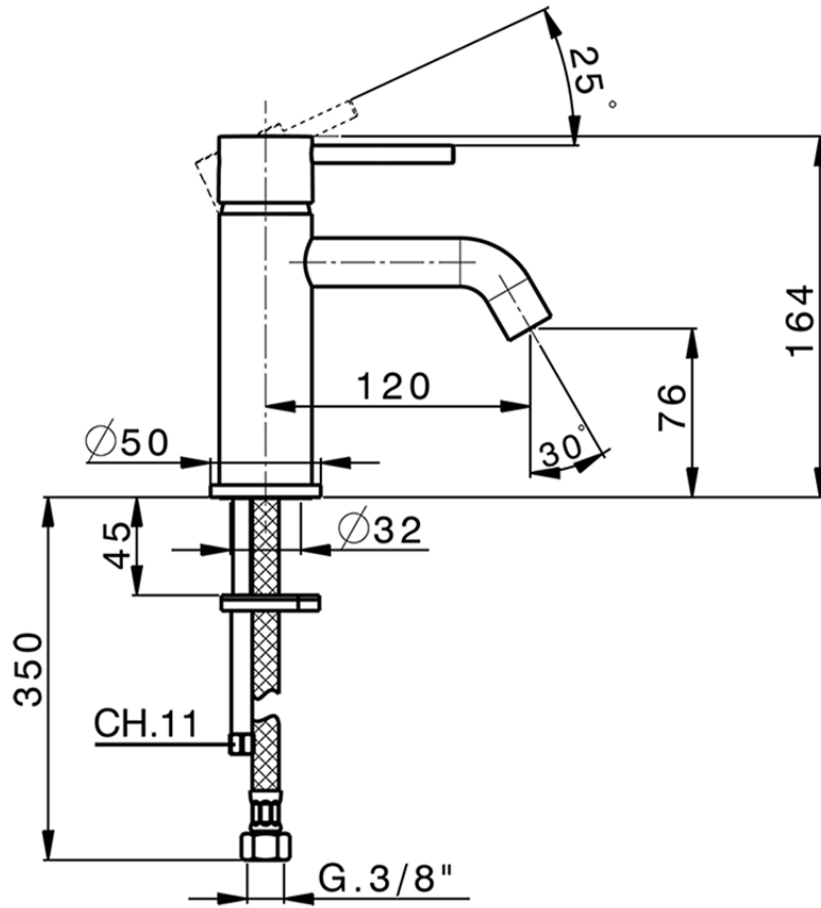

Single lever washbasin mixer K2_K2000540

K2000540

<https://en.huberitalia.com/single-lever-washbasin-mixer-k2-k2000540>

2024-09-19