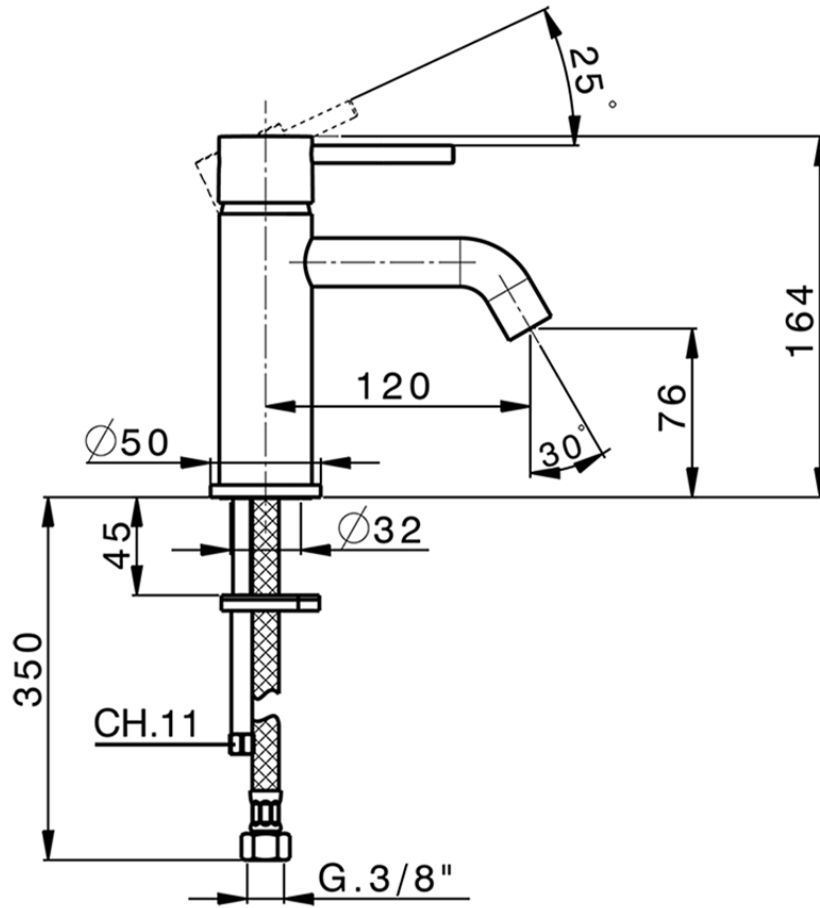

Single lever washbasin mixer K2_K2000540

K2000540

<https://en.huberitalia.com/single-lever-washbasin-mixer-k2-k2000540>

2024-09-19