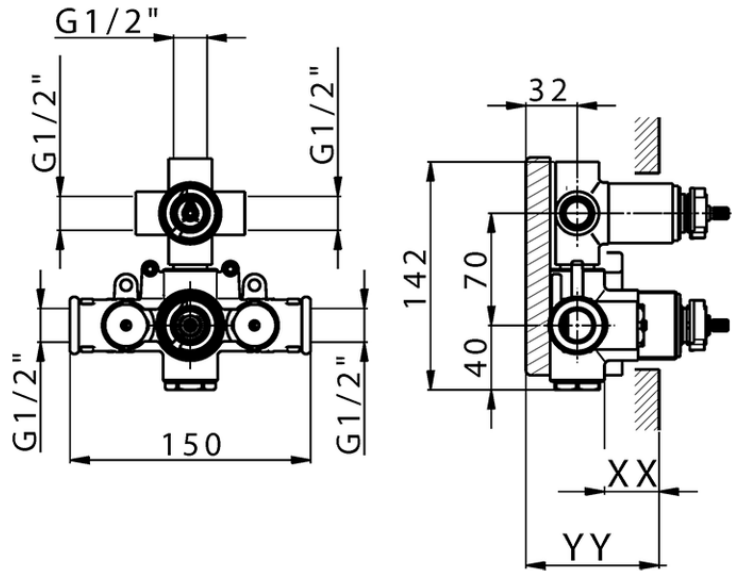

3-outlet Concealed thermostatic shower valve CONCEALED_ZB018200

Piastra/Plate/Plaque/Platte/Placa

2-3mm: XX 25-40 YY 76-91

10 mm: XX 16-31 YY 65-80