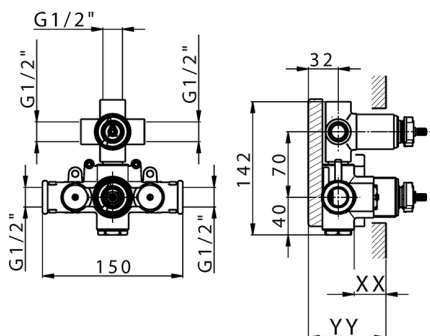

3-outlet Concealed thermostatic shower valve CONCEALED_ZB018200

MODEL **ZB018200**

3-Outlet Concealed thermostatic mixer, with 3-outlet diverter, without trim kit

AVAILABLE FINISHINGS

04 04 Without finishing

CHARACTERISTICS

Installation **Concealed**

Cartridge Spare Parts **24.04A.PP**

8x20 Plus P Thermostatic Valve

Concealed **1**

Piastra/Plate/Plaque/Platte/Placa

2-3mm: XX 25-40 YY 76-91

10 mm: XX 16-31 YY 65-80