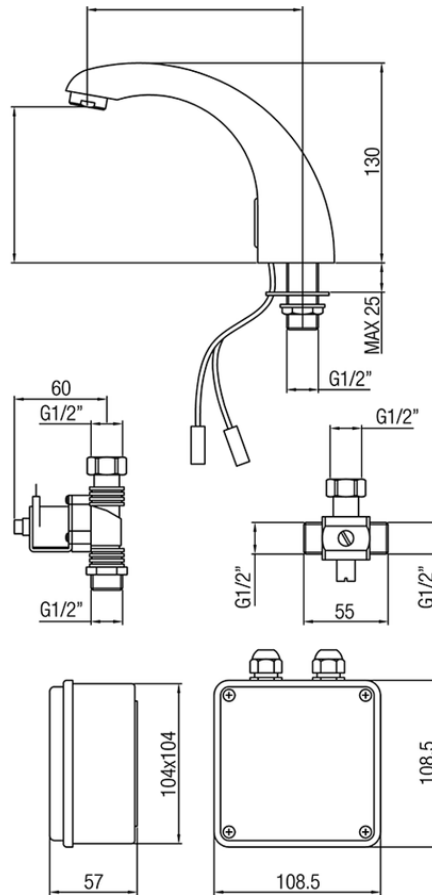

Washbasin electronic faucet COMMUNITY\_303E.01H.

303E.01H.

<https://en.huberitalia.com/washbasin-electronic-faucet-community-303e-01h>

2024-12-18