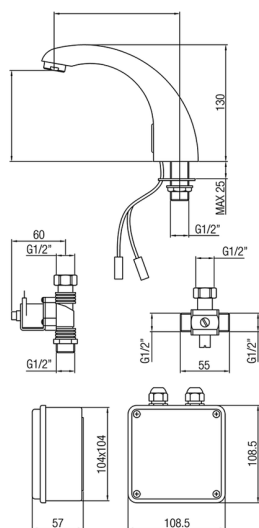

Washbasin electronic faucet **COMMUNITY_303E.01H.**

MODEL **303E.01H.**

Washbasin electronic faucet

AVAILABLE FINISHINGS

CHARACTERISTICS

2024-12-18