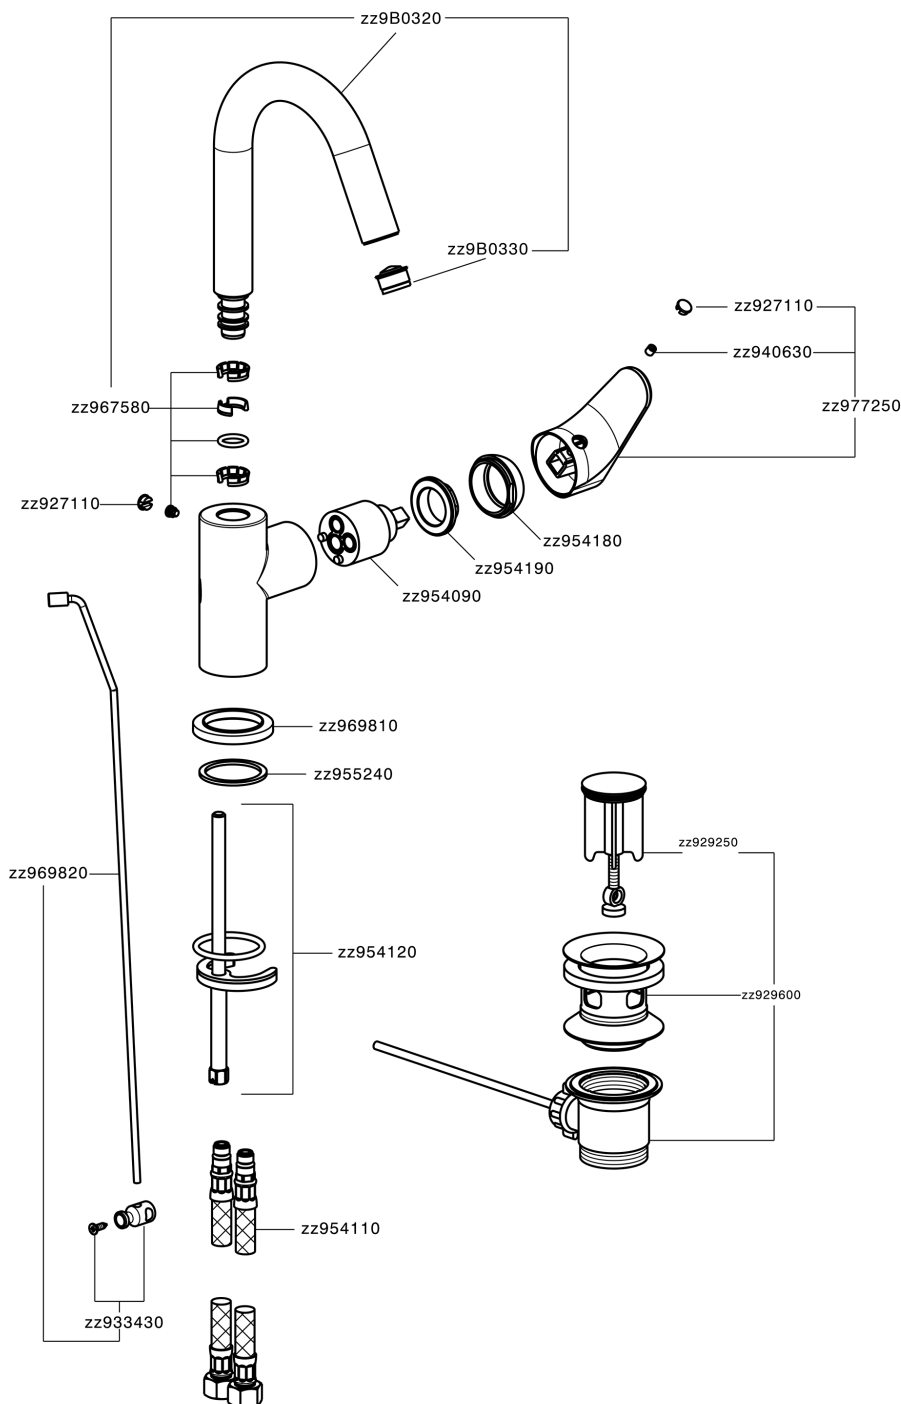

Single lever washbasin mixer EnergySave H3_AH000475

MODEL **AH000475**

Single lever washbasin mixer EnergySave, with 1"1/4 automatic pop up waste, G 3/8" stainless steel flexible hoses

AVAILABLE FINISHINGS

-  **21** 21 Chrome
-  **2F** 2F Brushed Nickel
-  **40** 40 Matt Black

CHARACTERISTICS

Cartridge Spare Parts **ZZ95409000**

35 mm Cartridge

EcoStop

EcoStop feature limits water flow to approximately 50% of maximum output with one point of resistance on setting. Push slightly past the middle stop only when full water output is required. This will save water up to 50%.

EnergySave

Thanks to the EnergySave device, only cold water will be drawn if the lever is operated in the central position, so that the water heater will not be engaged and no hot water wasted, leading to considerable savings in energy and costs. The temperature can be adjusted by rotating the lever to the left, until the desired temperature is reached.

Single lever washbasin mixer EnergySave H3_AH000475

AH000475

<https://en.huberitalia.com/single-lever-washbasin-mixer-energysave-h3-ah000475>

2024-11-15