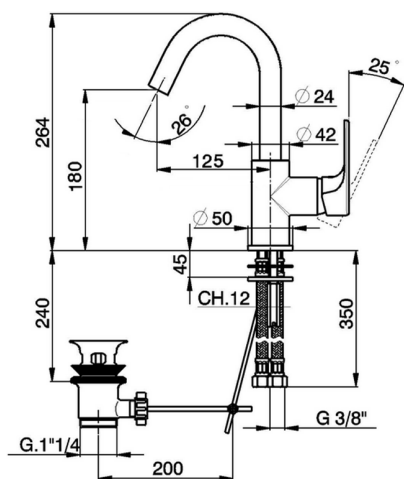

Single lever washbasin mixer EnergySave H3_AH000475

MODEL **AH000475**

Single lever washbasin mixer EnergySave, with 1"1/4 automatic pop up waste, G 3/8" stainless steel flexible hoses

AVAILABLE FINISHINGS

-  **21** 21 Chrome
-  **2F** 2F Brushed Nickel
-  **40** 40 Matt Black

CHARACTERISTICS

Cartridge Spare Parts **ZZ95409000**

35 mm Cartridge

EcoStop

EcoStop feature limits water flow to approximately 50% of maximum output with one point of resistance on setting. Push slightly past the middle stop only when full water output is required. This will save water up to 50%.

EnergySave

Thanks to the EnergySave device, only cold water will be drawn if the lever is operated in the central position, so that the water heater will not be engaged and no hot water wasted, leading to considerable savings in energy and costs. The temperature can be adjusted by rotating the lever to the left, until the desired temperature is reached.