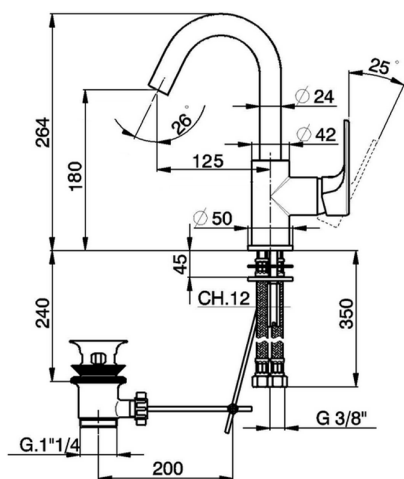

## Single lever washbasin mixer EnergySave H3\_AH000475

MODEL **AH000475**

Single lever washbasin mixer EnergySave, with 1"1/4 automatic pop up waste, G 3/8" stainless steel flexible hoses

### CHARACTERISTICS

Cartridge Spare Parts **ZZ95409000**

**35 mm Cartridge**

### EcoStop

EcoStop feature limits water flow to approximately 50% of maximum output with one point of resistance on setting. Push slightly past the middle stop only when full water output is required. This will save water up to 50%.