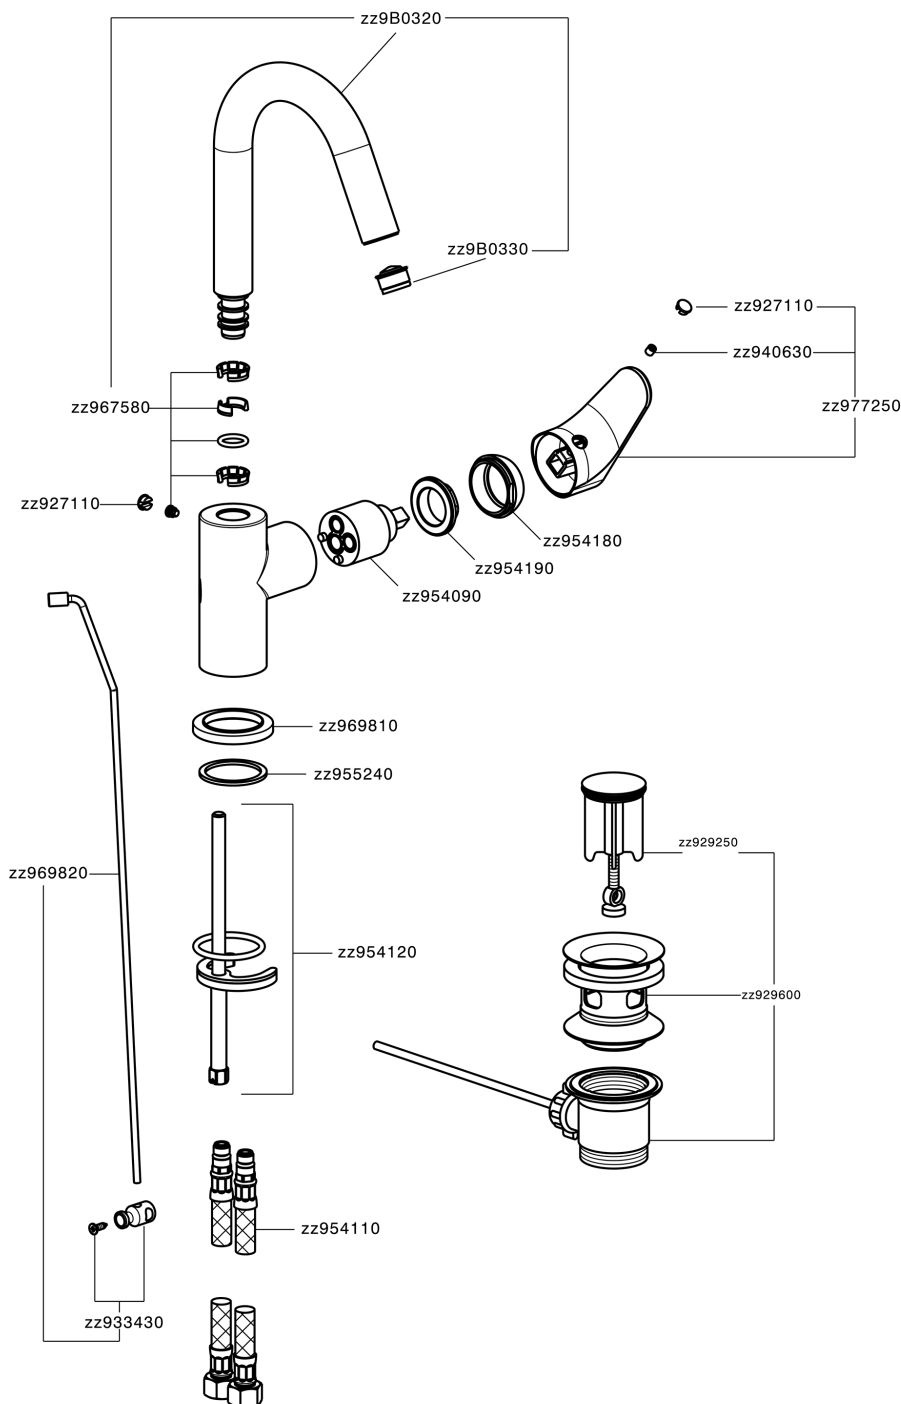

### CHARACTERISTICS

Cartridge Spare Parts **ZZ95409000**

**35 mm Cartridge**

### EcoStop

EcoStop feature limits water flow to approximately 50% of maximum output with one point of resistance on setting. Push slightly past the middle stop only when full water output is required. This will save water up to 50%.

### EnergySave

Thanks to the EnergySave device, only cold water will be drawn if the lever is operated in the central position, so that the water heater will not be engaged and no hot water wasted, leading to considerable savings in energy and costs. The temperature can be adjusted by rotating the lever to the left, until the desired temperature is reached.

## Single lever washbasin mixer EnergySave H3\_AH000475

AH000475

<https://en.huberitalia.com/single-lever-washbasin-mixer-energysave-h3-ah000475>

2024-11-15