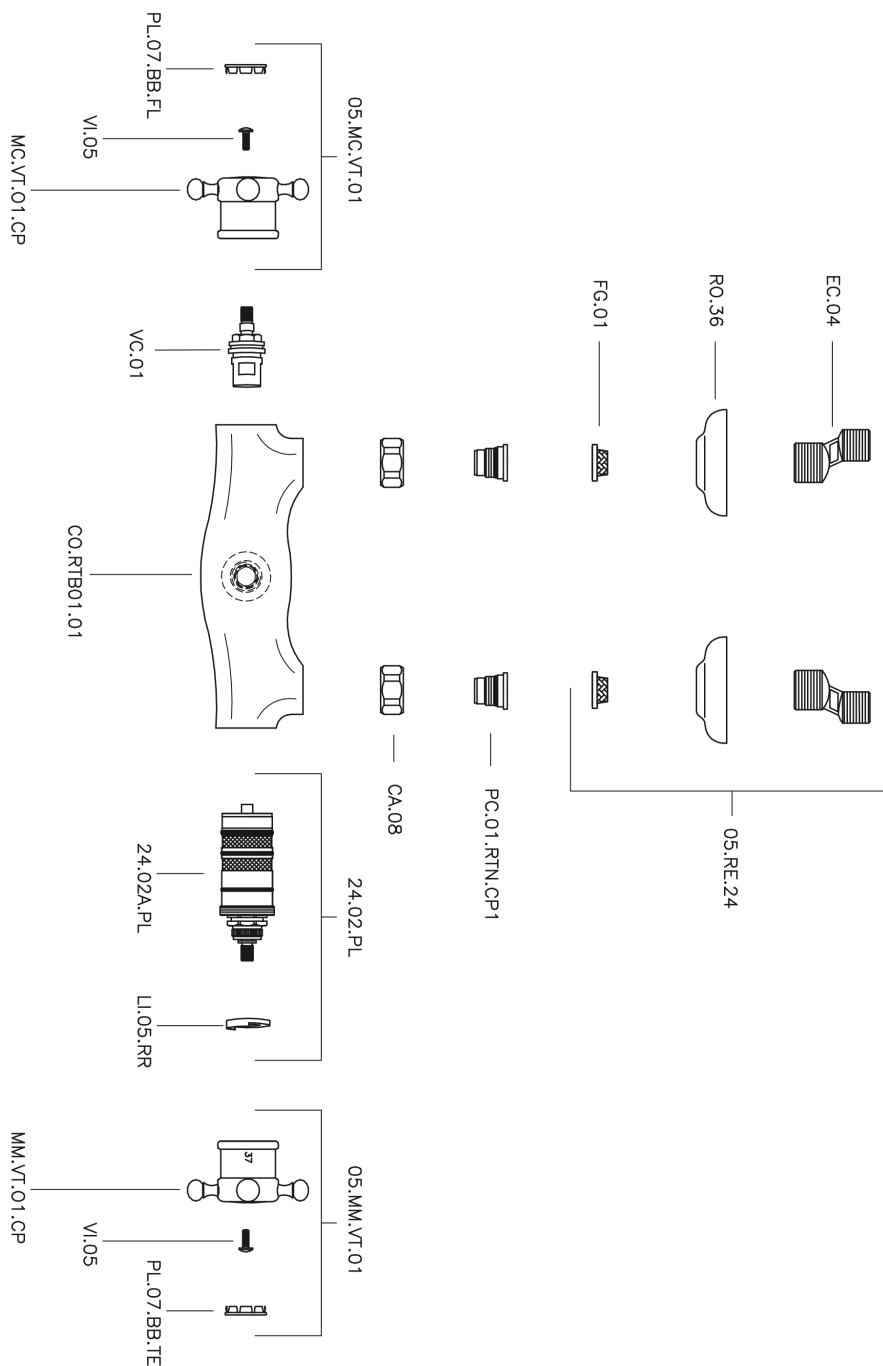

Thermostatic shower mixer VICTORIAN_VTT01010

MODEL **VTT01010**

Thermostatic shower mixer, without shower set, 1/2" M Flexible Connection

AVAILABLE FINISHINGS

-  **21** 21 Chrome
-  **27** 27 Old Bronze
-  **2A** 2A Satin Brushed Nickel
-  **2G** 2G Antique Gold
-  **2W** 2W Brushed Gold

CHARACTERISTICS

Cartridge Spare Parts **24.04A.PP**

8x20 Plus P Thermostatic Valve

Thermostatic

The Huber thermostatic is your personal water manager, helping you to handle, control and save water and energy.

Thermostatic shower mixer VICTORIAN_VTT01010

VTT01010

<https://en.huberitalia.com/thermostatic-shower-mixer-victorian-vtt01010>

2026-04-30