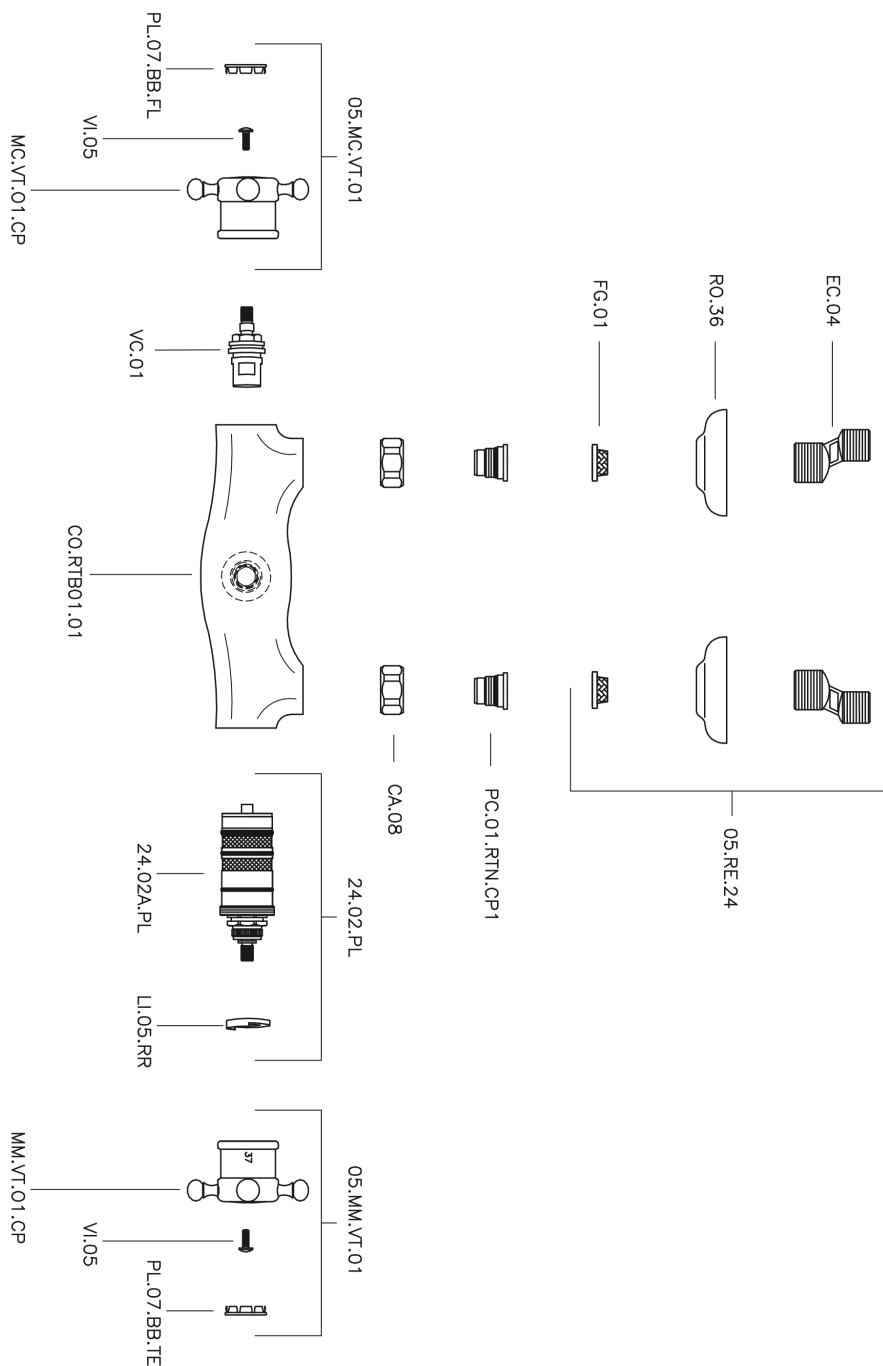

## Thermostatic shower mixer VICTORIAN\_VTT01010

MODEL **VTT01010**

Thermostatic shower mixer, without shower set, 1/2" M Flexible Connection

### CHARACTERISTICS

Cartridge Spare Parts **24.04A.PP**

**8x20 Plus P Thermostatic Valve**

## Thermostatic shower mixer VICTORIAN\_VTT01010

VTT01010

<https://en.huberitalia.com/thermostatic-shower-mixer-victorian-vtt01010>

2026-05-02