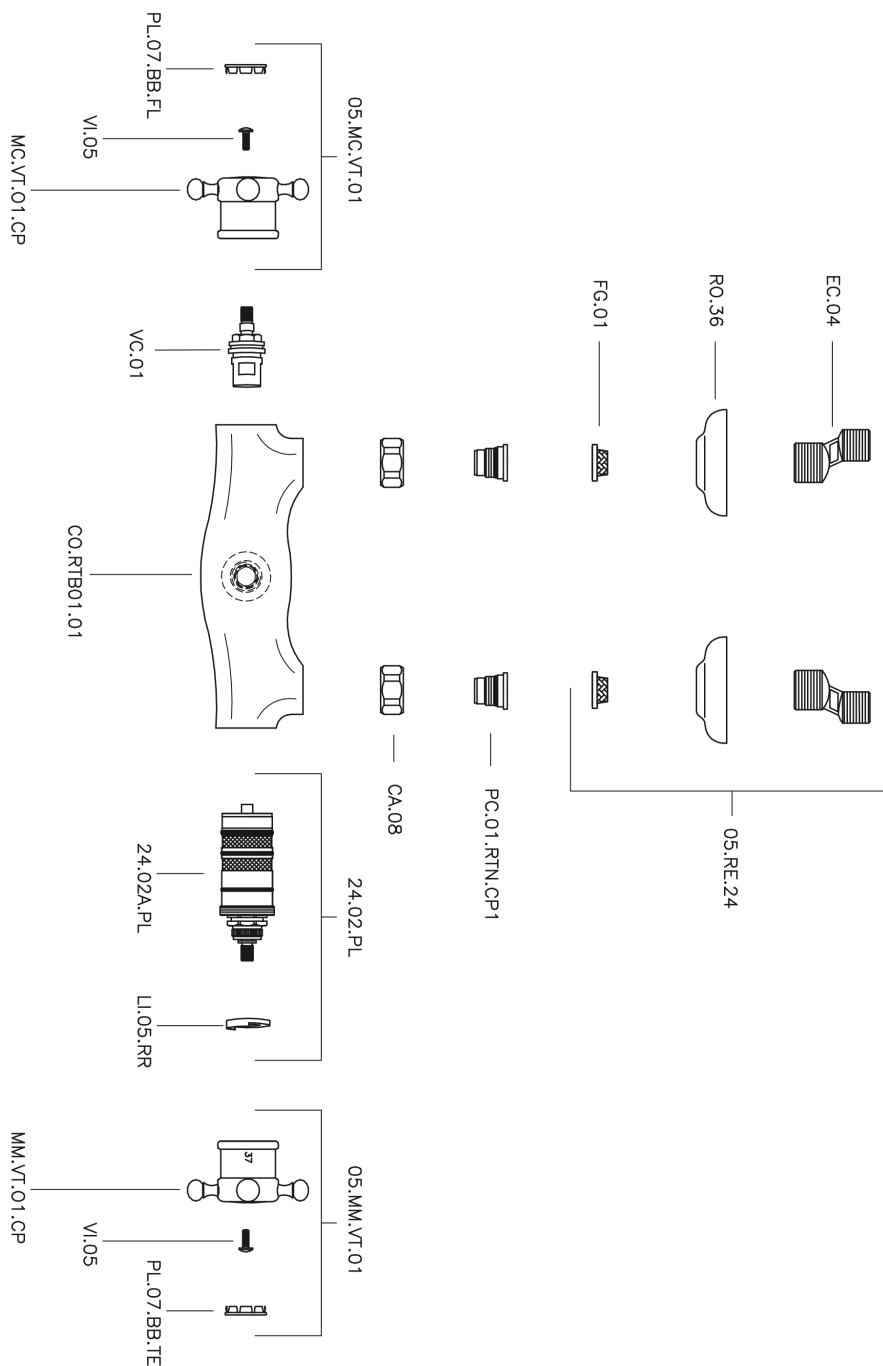

Thermostatic shower mixer VICTORIAN_VTT01010

VTT01010

<https://en.huberitalia.com/thermostatic-shower-mixer-victorian-vtt01010>

2026-05-02