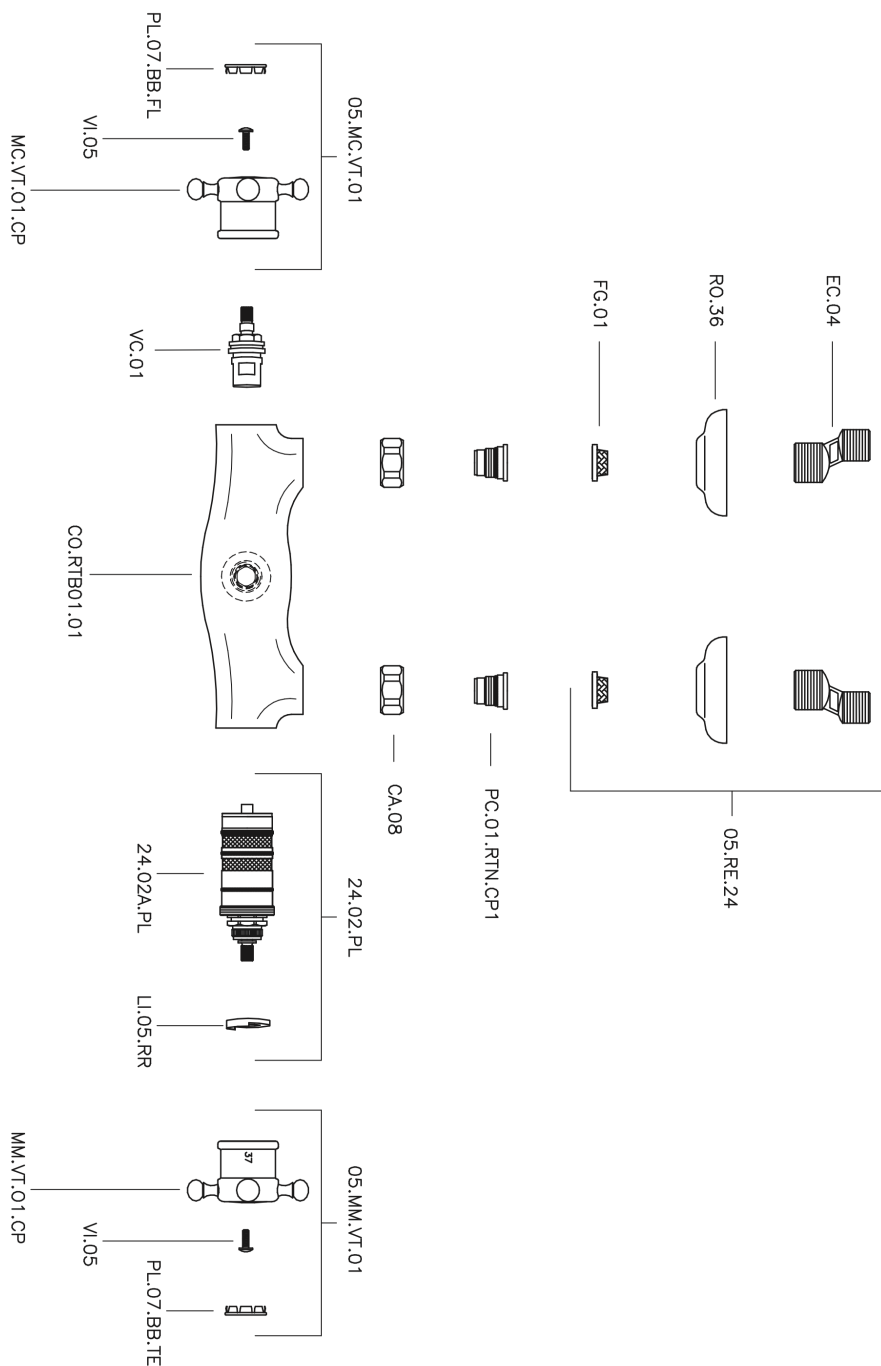

Thermostatic shower mixer VICTORIAN_VTT01010

MODEL **VTT01010**

Thermostatic shower mixer, without shower set, 1/2" M Flexible Connection

AVAILABLE FINISHINGS

-  **21** 21 Chrome
-  **27** 27 Old Bronze
-  **2A** 2A Satin Brushed Nickel
-  **2G** 2G Antique Gold
-  **2W** 2W Brushed Gold

CHARACTERISTICS

Cartridge Spare Parts **24.04A.PP**

8x20 Plus P Thermostatic Valve

Thermostatic

The Huber thermostatic is your personal water manager, helping you to handle, control and save water and energy.

Thermostatic shower mixer VICTORIAN_VTT01010

VTT01010

<https://en.huberitalia.com/thermostatic-shower-mixer-victorian-vtt01010>

2026-04-05