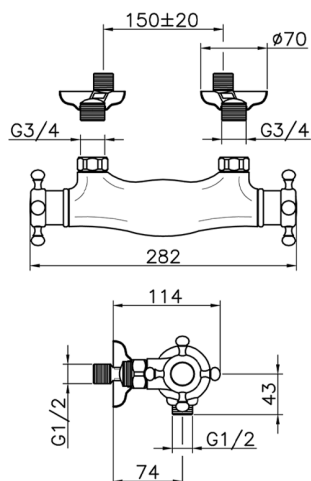

Thermostatic shower mixer VICTORIAN_VTT01010

MODEL **VTT01010**

Thermostatic shower mixer, without shower set, 1/2" M Flexible Connection

AVAILABLE FINISHINGS

-  **21** 21 Chrome
-  **27** 27 Old Bronze
-  **2A** 2A Satin Brushed Nickel
-  **2G** 2G Antique Gold
-  **2W** 2W Brushed Gold

CHARACTERISTICS

Cartridge Spare Parts **24.04A.PP**

8x20 Plus P Thermostatic Valve

Thermostatic

The Huber thermostatic is your personal water manager, helping you to handle, control and save water and energy.