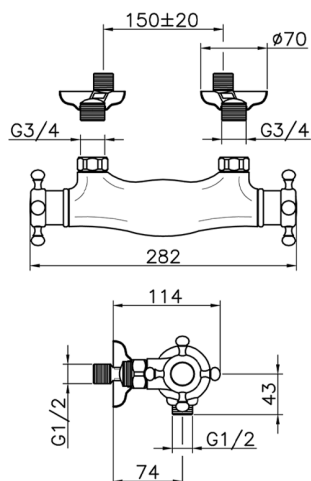

## Thermostatic shower mixer VICTORIAN\_VTT01010

MODEL **VTT01010**

Thermostatic shower mixer, without shower set, 1/2" M Flexible Connection

### CHARACTERISTICS

Cartridge Spare Parts **24.04A.PP**

**8x20 Plus P Thermostatic Valve**