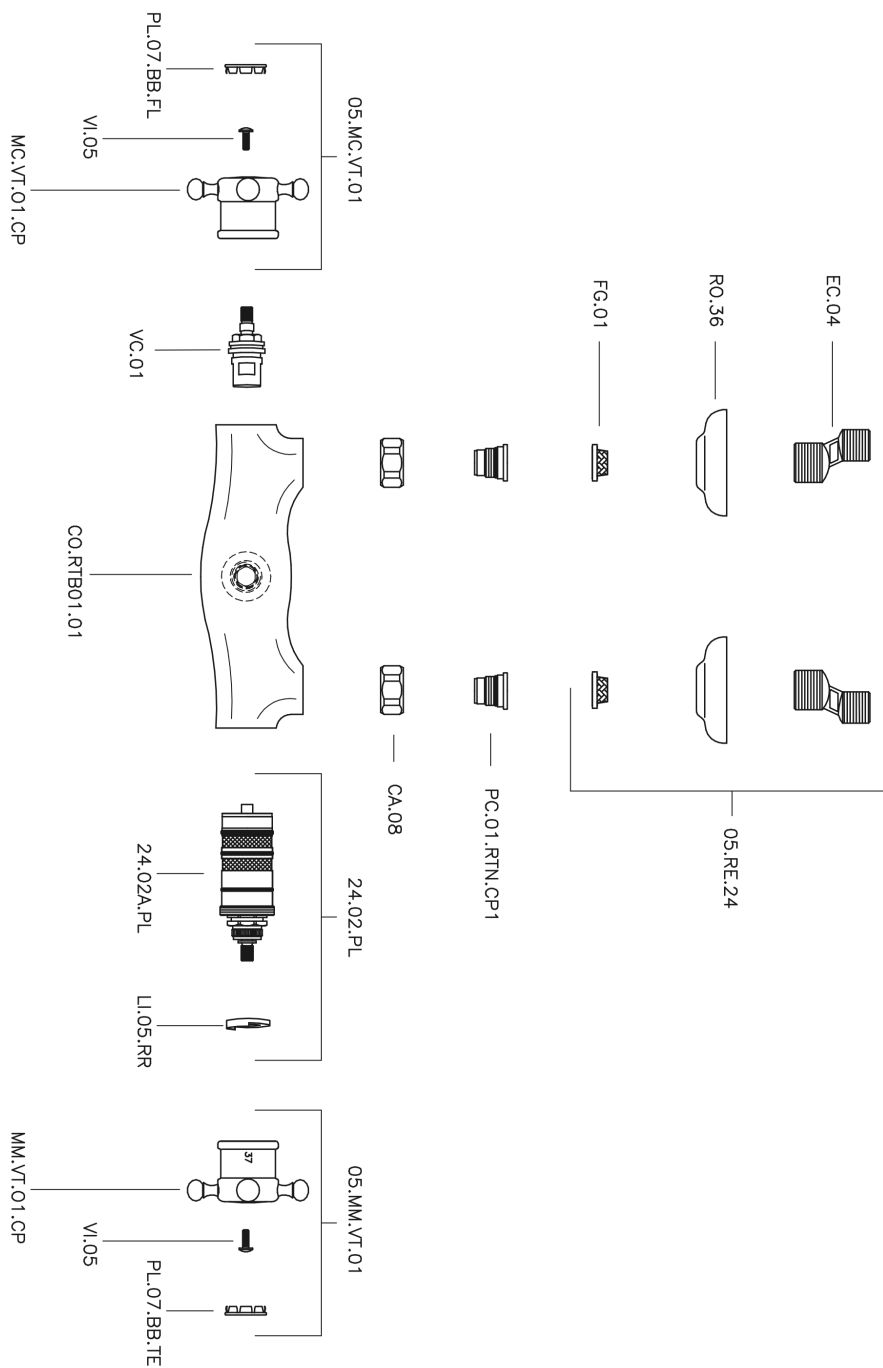

Thermostatic shower mixer VICTORIAN_VTT01010

VTT01010

<https://en.huberitalia.com/thermostatic-shower-mixer-victorian-vtt01010>

2026-04-11