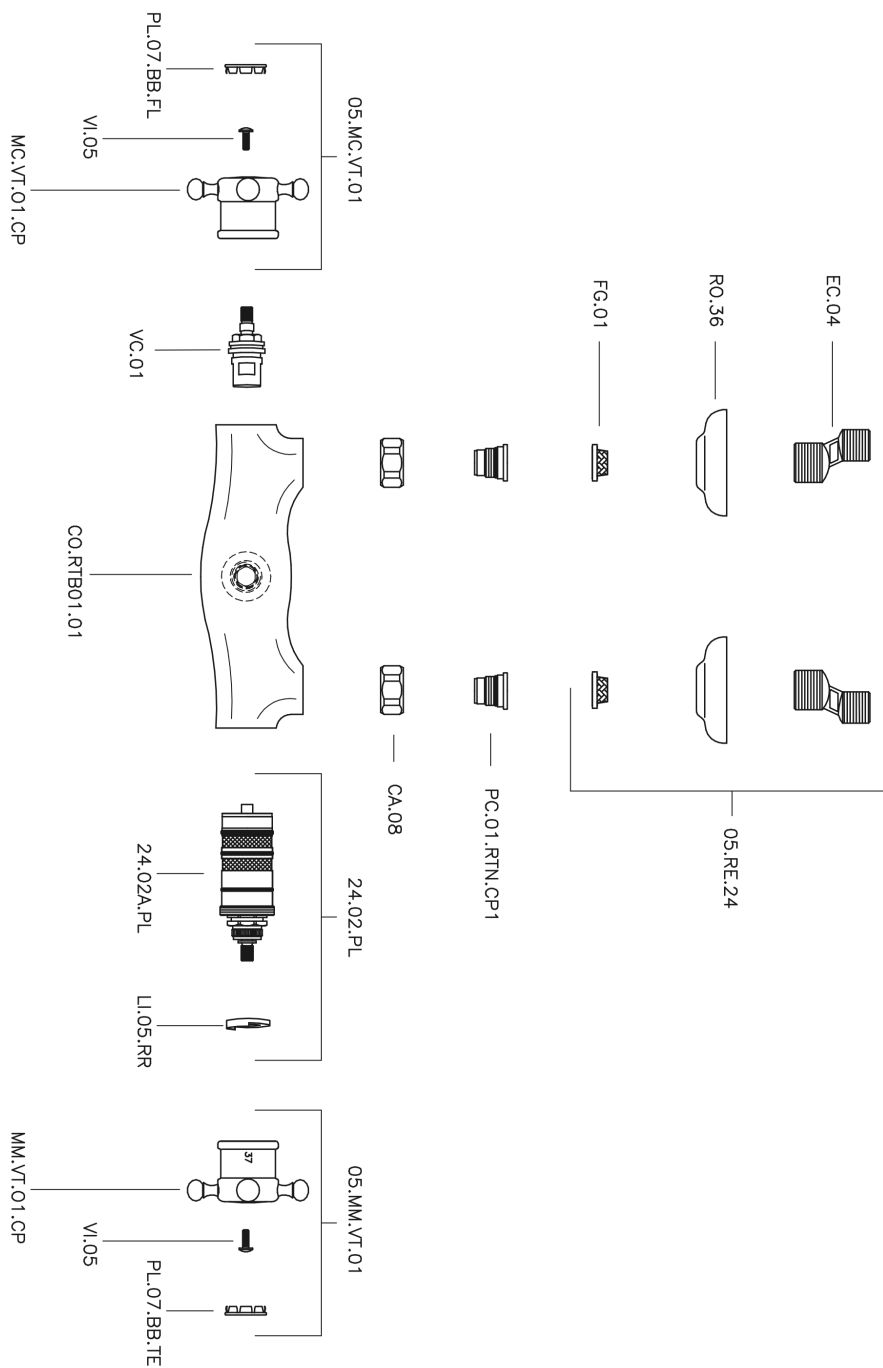

Thermostatic shower mixer VICTORIAN_VTT01010

MODEL **VTT01010**

Thermostatic shower mixer, without shower set, 1/2" M Flexible Connection

AVAILABLE FINISHINGS

-  **21** 21 Chrome
-  **27** 27 Old Bronze
-  **2A** 2A Satin Brushed Nickel
-  **2G** 2G Antique Gold
-  **2W** 2W Brushed Gold

CHARACTERISTICS

Cartridge Spare Parts **24.04A.PP**

8x20 Plus P Thermostatic Valve

Thermostatic

The Huber thermostatic is your personal water manager, helping you to handle, control and save water and energy.

Thermostatic shower mixer VICTORIAN_VTT01010

VTT01010

<https://en.huberitalia.com/thermostatic-shower-mixer-victorian-vtt01010>

2026-04-08