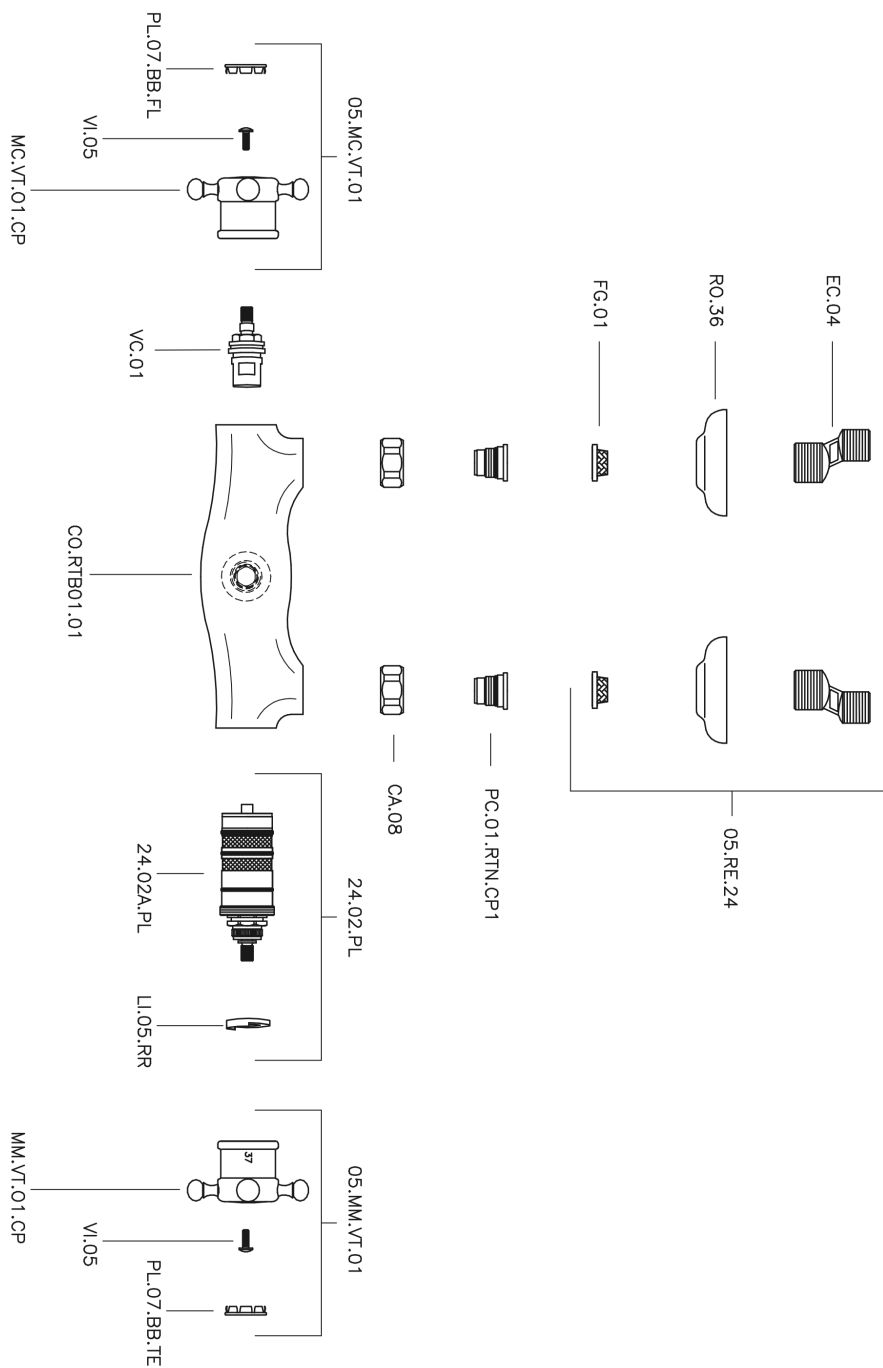

Thermostatic shower mixer VICTORIAN_VTT01010

MODEL **VTT01010**

Thermostatic shower mixer, without shower set, 1/2" M Flexible Connection

AVAILABLE FINISHINGS

-  **21** 21 Chrome
-  **27** 27 Old Bronze
-  **2A** 2A Satin Brushed Nickel
-  **2G** 2G Antique Gold
-  **2W** 2W Brushed Gold

CHARACTERISTICS

Cartridge Spare Parts **24.04A.PP**

8x20 Plus P Thermostatic Valve

Thermostatic

The Huber thermostatic is your personal water manager, helping you to handle, control and save water and energy.

Thermostatic shower mixer VICTORIAN_VTT01010

VTT01010

<https://en.huberitalia.com/thermostatic-shower-mixer-victorian-vtt01010>

2026-06-06