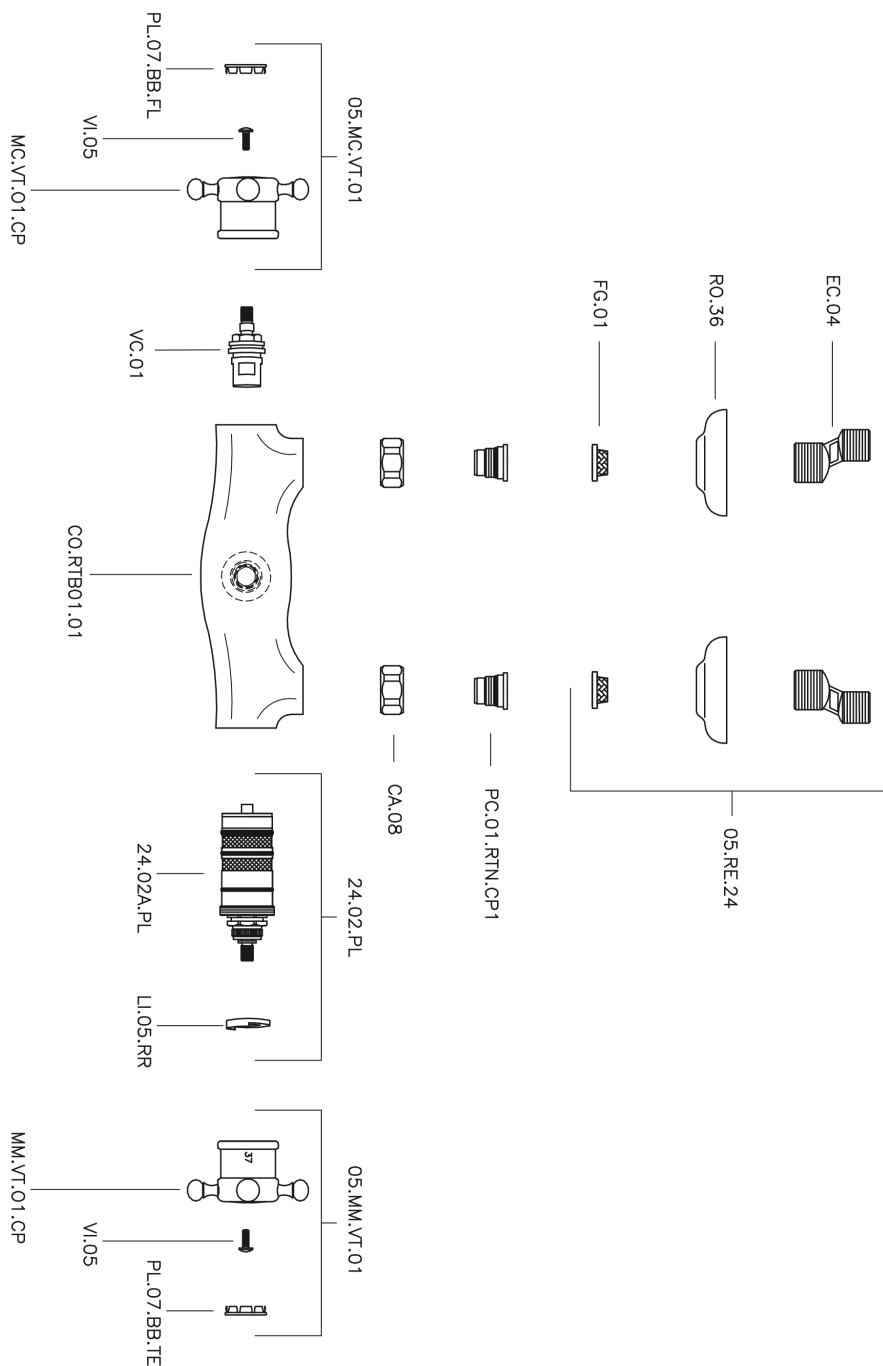

Thermostatic shower mixer VICTORIAN_VTT01010

MODEL **VTT01010**

Thermostatic shower mixer, without shower set, 1/2" M Flexible Connection

AVAILABLE FINISHINGS

-  **21** 21 Chrome
-  **27** 27 Old Bronze
-  **2A** 2A Satin Brushed Nickel
-  **2G** 2G Antique Gold
-  **2W** 2W Brushed Gold

CHARACTERISTICS

Cartridge Spare Parts **24.04A.PP**

8x20 Plus P Thermostatic Valve

Thermostatic

The Huber thermostatic is your personal water manager, helping you to handle, control and save water and energy.

Thermostatic shower mixer VICTORIAN_VTT01010

VTT01010

<https://en.huberitalia.com/thermostatic-shower-mixer-victorian-vtt01010>

2026-06-27