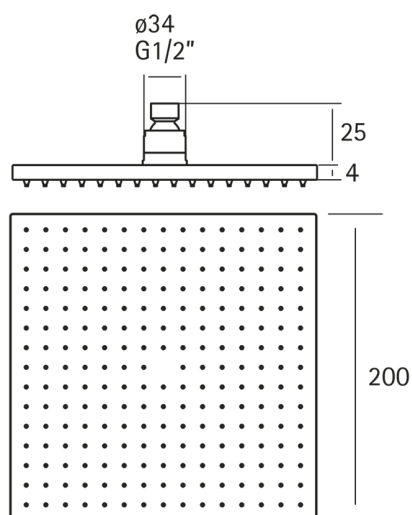

Lynox showerhead LYNOX_SS016440

MODEL **SS016440**

Showerhead, 200x200 mm Square 4 mm thick, Inox AISI 304

AVAILABLE FINISHINGS

D1 D1 Brushed Inox

CHARACTERISTICS

2024-11-15