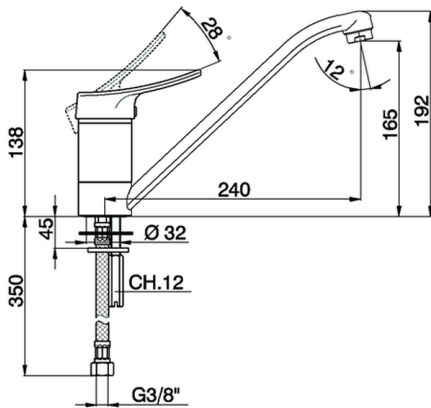

Single lever sink mixer KITCHEN_FU700580

MODEL **FU700580**

Single lever sink mixer, swivel spout, G.3/8" stainless steel flexible hoses

AVAILABLE FINISHINGS

CHARACTERISTICS

Cartridge Spare Parts **ZZ92909000**

43 mm Cartridge

2024-12-04