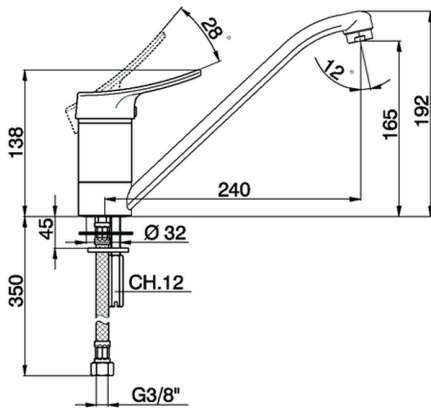

Single lever sink mixer KITCHEN_FU700580

MODEL **FU700580**

Single lever sink mixer, swivel spout, G.3/8" stainless steel flexible hoses

AVAILABLE FINISHINGS

CHARACTERISTICS

Cartridge Spare Parts **ZZ92909000**

43 mm Cartridge

2025-01-15