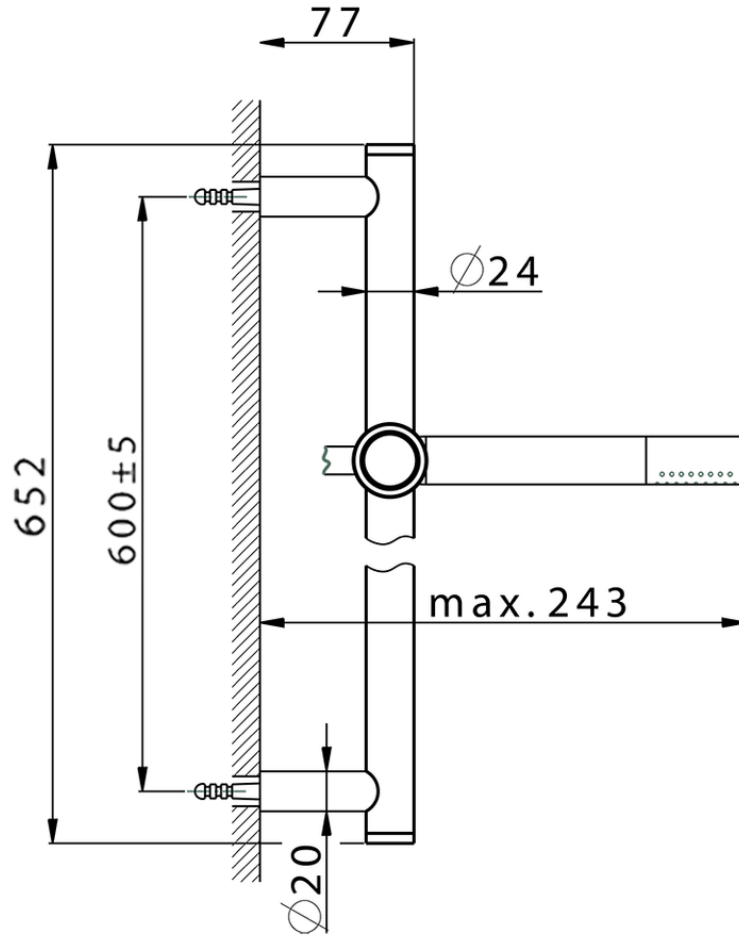

Slide rail shower set CHRONOS_CR003112

CR003112

<https://en.huberitalia.com/slide-rail-shower-set-chronos-cr003112>

2024-11-23