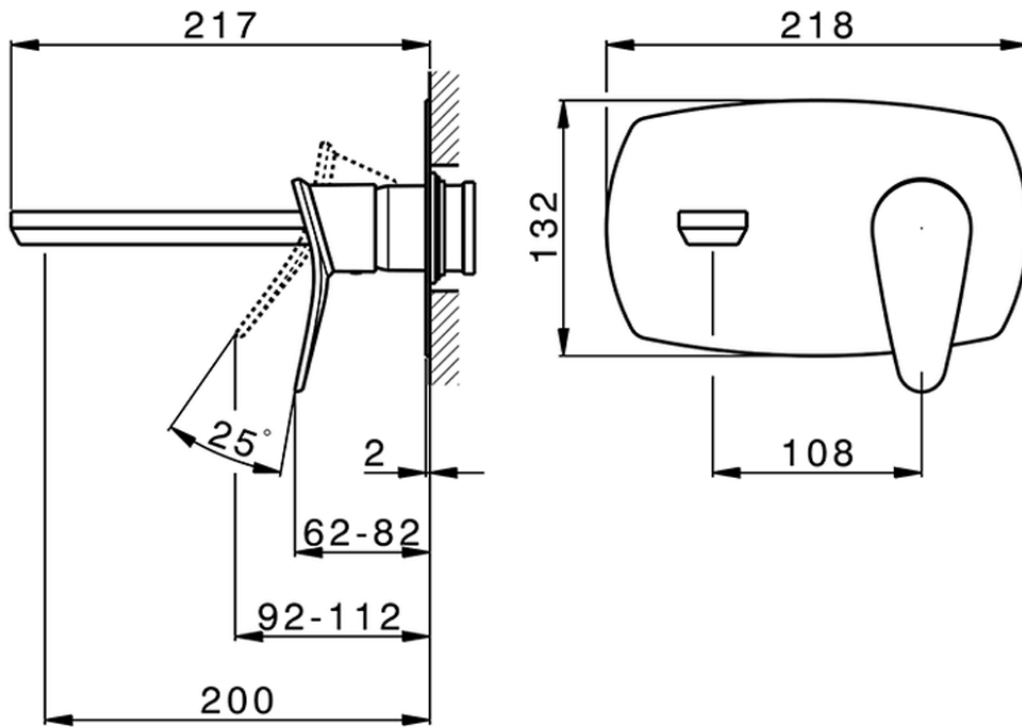

Exposed part for single lever washbasin valve HARLOCK_HC005514

HC005514

<https://en.huberitalia.com/exposed-part-for-single-lever-washbasin-valve-harlock-hc005514>

Piastra/Plate/Plaque/Platte/Placa

2-3mm: XX 56-76

10mm: XX 48-68